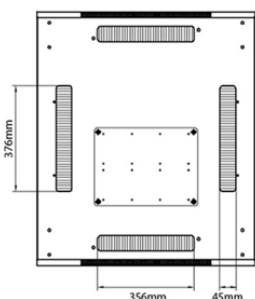

Product Specifications

Feature	Values
Number of rack units (RU)	42
Model	Equipment Rack
Width	800 mm
Depth	1000 mm
Height	2070 mm
Colour	Black
Number of doors	2
Front door material	Steel
Front door locking system	One point
Rear door material	Steel
Rear door locking system	Two-point
Max. load capacity	600 kg

Standards

Standard	Detail
ANSI/EIA-310-E	Electronic Industries Association standard for horizontal spacing, vertical hole spacing, rack opening and front panel width
BS EN 60297-3-100:2009	Mechanical structures for electronic equipment. Dimensions of mechanical structures of the 482,6 mm (19 in) series. Basic dimensions of front panels, subracks, chassis, racks and cabinets
DIN 41494 Part 1 & 7	Panel Mounting Racks For Electronics Equipments; Racks And Panels, Dimensions; Dimensions of cabinets and suites of racks

Item Code: 542-42810-WDBF-BK-FP

Product drawings

Front

Side

Rear

Roof

Base

Base Cut Out Dimensions

580 mm Wide
by
276 mm Deep (600 mm deep rack)
476 mm Deep (800 mm deep rack)
676 mm Deep (1000 mm deep rack)

Environ ER800 42U Rack 800x1000mm W/Vented (F) D/Vented (R) B/Panels F/Mgmt Black - F/Pack

Item Code: 542-42810-WDBF-BK-FP