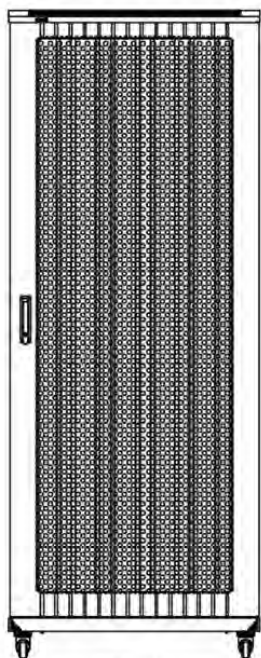

✕ Choice of colours available

✕ 19" profiles marked with U height position

✕ Large cut out in base for cable entry

✕ Brush strip cable entry in roof and base of rack

Product Overview

Environ ER800 Equipment Racks are a versatile range of 800mm wide racks with features suitable for a wide range of applications within the data, security, audio visual and telecommunications markets.

Swing handle wave vented front door

Wardrobe vented rear doors

Large base entry

High-density vertical cable management

Environ ER800 42U Rack 800x1000mm W/Vented (F)
D/Vented (R) B/Panels F/Mgmt Black - F/Pack

Item Code: 542-42810-WDBF-BK-FP

Product drawings

Front

Side

Rear

Roof

Base

Base Cut Out Dimensions