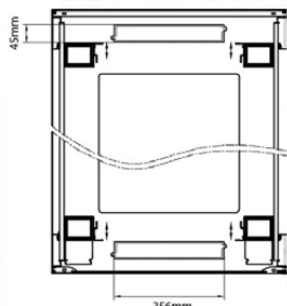

Product Specifications

Feature	Values
Number of rack units (RU)	42
Model	Equipment Rack
Width	800 mm
Depth	1000 mm
Height	2070 mm
Colour	Black
Number of doors	2
Front door material	Steel
Front door locking system	One point
Rear door material	Steel
Rear door locking system	Two-point
Max. load capacity	600 kg

Standards

Standard	Detail
ANSI/EIA-310-E	Electronic Industries Association standard for horizontal spacing, vertical hole spacing, rack opening and front panel width
BS EN 60297-3-100:2009	Mechanical structures for electronic equipment. Dimensions of mechanical structures of the 482,6 mm (19 in) series. Basic dimensions of front panels, subracks, chassis, racks and cabinets
DIN 41494 Part 1 & 7	Panel Mounting Racks For Electronics Equipments; Racks And Panels, Dimensions; Dimensions of cabinets and suites of racks

Item Code: 542-42810-WDBF-BK-FP

Product drawings

Front

Side

Rear

Roof

Base

Base Cut Out Dimensions

580 mm Wide
by
276 mm Deep (600 mm deep rack)
476 mm Deep (800 mm deep rack)
676 mm Deep (1000 mm deep rack)

Environ ER800 42U Rack 800x1000mm W/Vented (F) D/Vented (R) B/Panels F/Mgmt Black - F/Pack

Item Code: 542-42810-WDBF-BK-FP