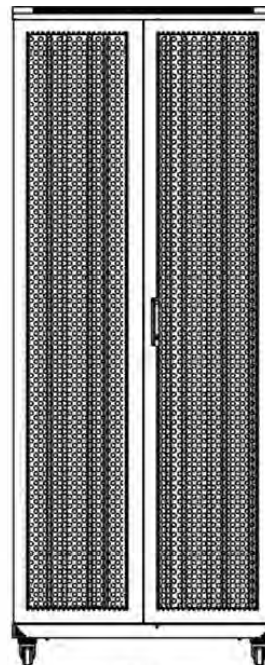

Item Code: 542-42810-WDBF-BK-FP

Product drawings

Front

Side

Rear

Roof

Base

Base Cut Out Dimensions

580 mm Wide
by
276 mm Deep (600 mm deep rack)
476 mm Deep (800 mm deep rack)
676 mm Deep (1000 mm deep rack)

Environ ER800 42U Rack 800x1000mm W/Vented (F) D/Vented (R) B/Panels F/Mgmt Black - F/Pack

Item Code: 542-42810-WDBF-BK-FP