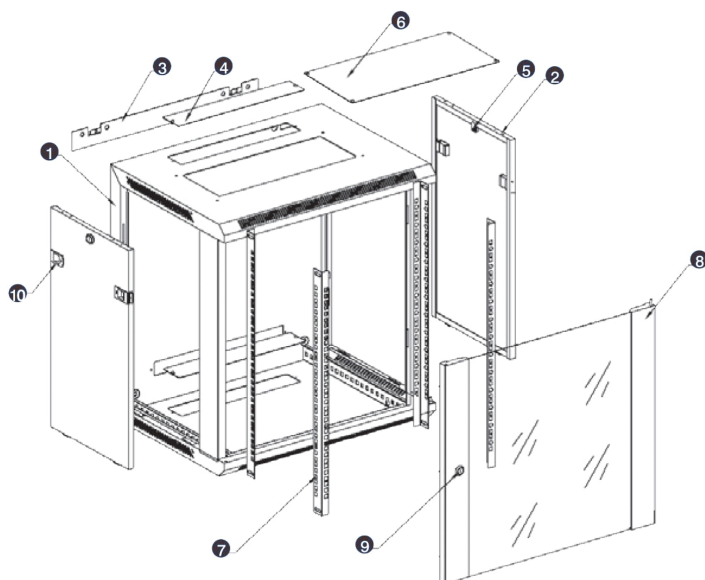

Environ WR500 Wall Rack 9U x 600 mm Wide x 500 mm Deep - Black

Item Code: WB9.5SGB

Product images

- Aesthetically pleasing design with framed glass front door

- Lockable, quick release side panels, for maximum access into cabinet

- Cable entry cut out in top and base

- Angled vented roof

- Adjustable 19" mounting profiles

Environ WR500 Wall Rack 9U x 600 mm Wide x 500 mm Deep - Black

Item Code: WB9.5SGB

Exploded view

- ① Frame
- ② Side panel
- ③ Mounting panel
- ④ Cable entry cover, removeable
- ⑤ Side key lock
- ⑥ Fan cover, removeable
- ⑦ Mounting profile
- ⑧ Front door
- ⑨ Front door key lock
- ⑩ Slam latch lock

- ① Slam latch lock
- ② Side panel
- ③ Mounting panel
- ④ Cable entry cover, removeable
- ⑤ Side key lock
- ⑥ Fan cover, removeable
- ⑦ Mounting profile
- ⑧ Front door
- ⑨ Front door key lock

Environ WR500 Wall Rack 9U x 600 mm Wide x 500 mm Deep - Black