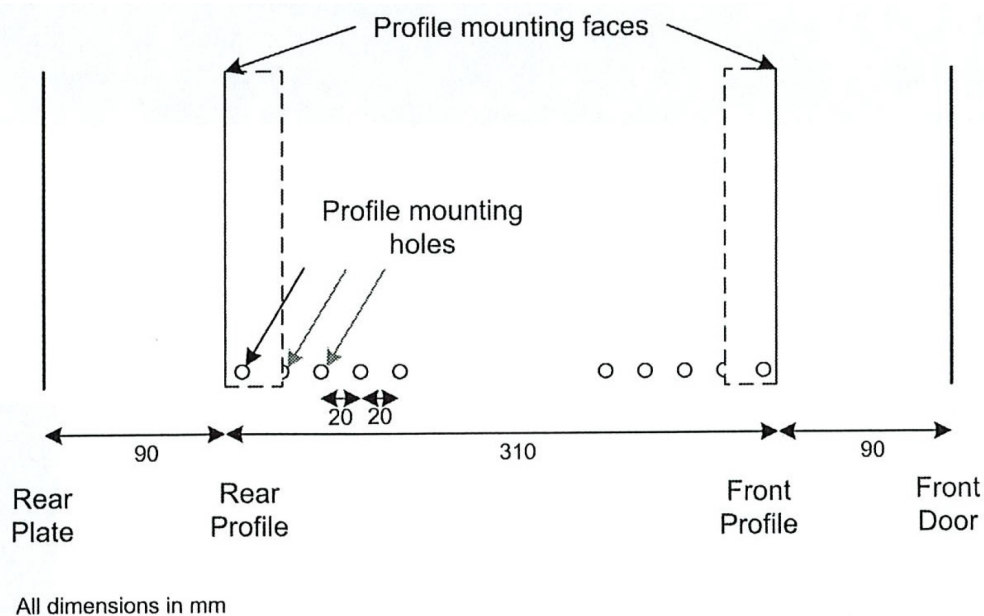

Environ WR500 Wall Rack 9U x 600 mm Wide x 500 mm Deep - Black

Item Code: WB9.5SGB

Product drawings

Part Number Table

Part Number	Description
WB12.5SG	Environ WR500 Wall Rack 12U x 600 mm Wide x 500 mm Deep - Grey
WB12.5SGB	Environ WR500 Wall Rack 12U x 600 mm Wide x 500 mm Deep - Black
WB15.5SG	Environ WR500 Wall Rack 15U x 600 mm Wide x 500 mm Deep - Grey
WB15.5SGB	Environ WR500 Wall Rack 15U x 600 mm Wide x 500 mm Deep - Black
WB18.5SG	Environ WR500 Wall Rack 18U x 600 mm Wide x 500 mm Deep - Grey
WB18.5SGB	Environ WR500 Wall Rack 18U x 600 mm Wide x 500 mm Deep - Black
WB21.5SG	Environ WR500 Wall Rack 21U x 600 mm Wide x 500 mm Deep - Grey
WB21.5SGB	Environ WR500 Wall Rack 21U x 600 mm Wide x 500 mm Deep - Black
WB6.5SG	Environ WR500 Wall Rack 6U x 600 mm Wide x 500 mm Deep - Grey
WB6.5SGB	Environ WR500 Wall Rack 6U x 600 mm Wide x 500 mm Deep - Black
WB9.5SG	Environ WR500 Wall Rack 9U x 600 mm Wide x 500 mm Deep - Grey
WB9.5SGB	Environ WR500 Wall Rack 9U x 600 mm Wide x 500 mm Deep - Black
WBFP12.5SG	Environ WR500 Wall Rack 12U x 600 mm Wide x 500 mm Deep - Grey, Flat Pack