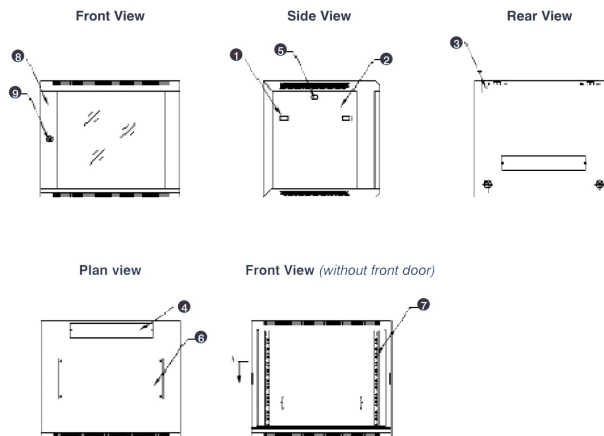

- Lockable, quick release side panels, for maximum access into cabinet

- Cable entry cut out in top and base

- Angled vented roof

- Adjustable 19" mounting profiles

Armarios de montaje mural, 18U alta, 600mm de profundidad, negro

Número de referencia: WB18.6SGB

excel
without compromise.

Vista despiezada

- ① Frame
- ② Side panel
- ③ Mounting panel
- ④ Cable entry cover, removeable
- ⑤ Side key lock
- ⑥ Fan cover, removeable
- ⑦ Mounting profile
- ⑧ Front door
- ⑨ Front door key lock
- ⑩ Slam latch lock