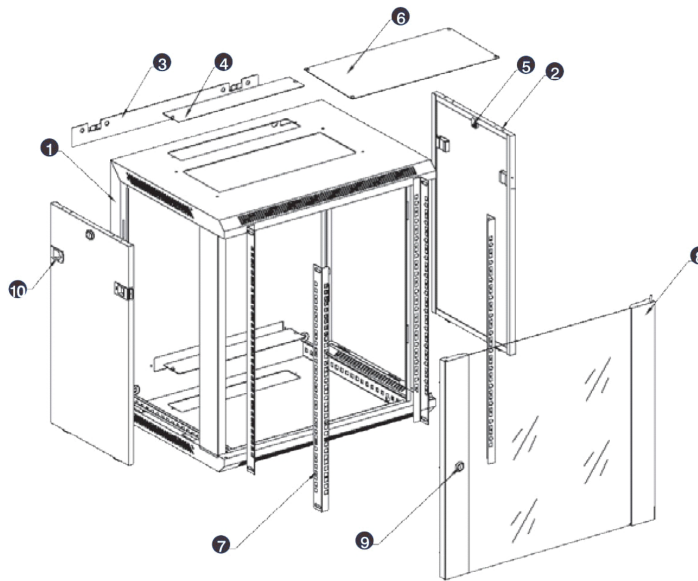

- Lockable, quick release side panels, for maximum access into cabinet

- Cable entry cut out in top and base

- Angled vented roof

- Adjustable 19" mounting profiles

Armarios de montaje mural, 18U alta, 600mm de profundidad, negro

Número de referencia: WB18.6SGB

excel
without compromise.

Vista despiezada

- ① Frame
- ② Side panel
- ③ Mounting panel
- ④ Cable entry cover, removeable
- ⑤ Side key lock
- ⑥ Fan cover, removeable
- ⑦ Mounting profile
- ⑧ Front door
- ⑨ Front door key lock
- ⑩ Slam latch lock