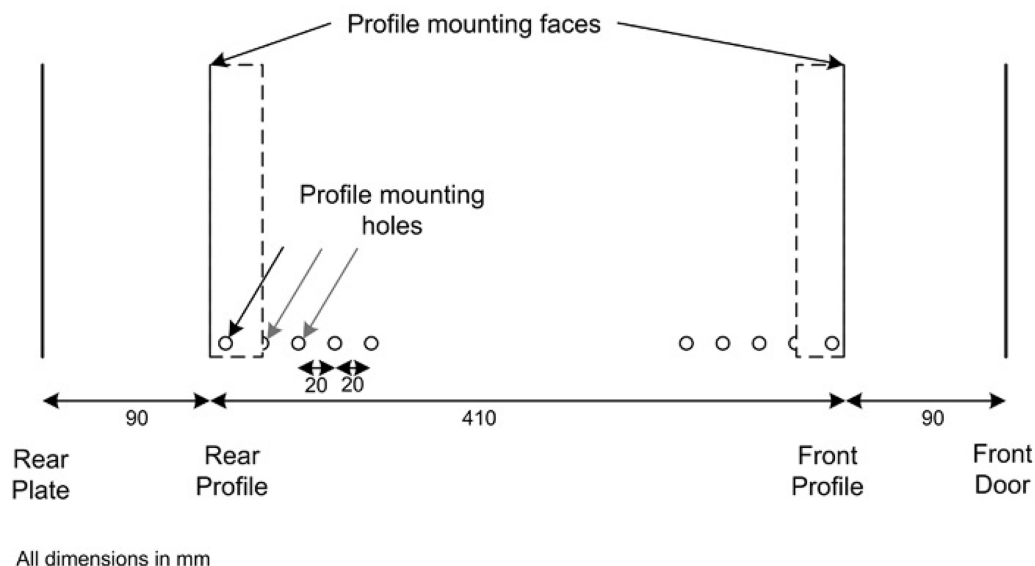

Dibujos de productos

Información sobre el número de referencia

Número de referencia	Descripción
WB12.6SG	Armarios de montaje mural, 12U alta, 600mm de profundidad, gris
WB12.6SGB	Armarios de montaje mural, 12U alta, 600mm de profundidad, negro
WB15.6SG	Armarios de montaje mural, 15U alta, 600mm de profundidad, gris
WB15.6SGB	Armarios de montaje mural, 15U alta, 600mm de profundidad, negro
WB18.6SG	Armarios de montaje mural, 18U alta, 600mm de profundidad, gris
WB18.6SGB	Armarios de montaje mural, 18U alta, 600mm de profundidad, negro
WB21.6SG	Armarios de montaje mural, 21U alta, 600mm de profundidad, gris
WB21.6SGB	Armarios de montaje mural, 21U alta, 600mm de profundidad, negro
WB6.6SG	Armarios de montaje mural, 6U alta, 600mm de profundidad, gris
WB6.6SGB	Armarios de montaje mural, 6U alta, 600mm de profundidad, negro
WB9.6SG	Armarios de montaje mural, 9U alta, 600mm de profundidad, gris
WB9.6SGB	Armarios de montaje mural, 9U alta, 600mm de profundidad, negro
WBFP12.6SG	Armarios de montaje mural, 12U alta, 600mm de profundidad, gris, empaquetado plano
WBFP12.6SGB	Armarios de montaje mural, 12U alta, 600mm de profundidad, negro, empaquetado plano