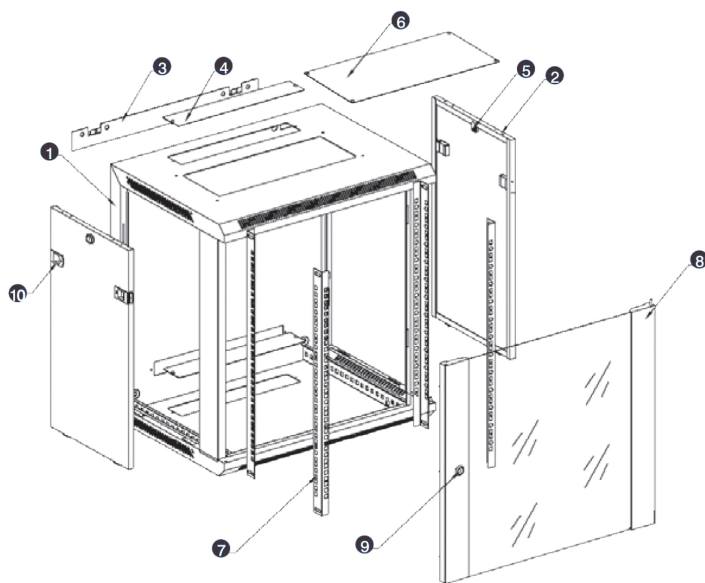

- Lockable, quick release side panels, for maximum access into cabinet

- Cable entry cut out in top and base

- Angled vented roof

- Adjustable 19" mounting profiles

Vista despiezada

- ① Frame
- ② Side panel
- ③ Mounting panel
- ④ Cable entry cover, removeable
- ⑤ Side key lock
- ⑥ Fan cover, removeable
- ⑦ Mounting profile
- ⑧ Front door
- ⑨ Front door key lock
- ⑩ Slam latch lock

- ① Slam latch lock
- ② Side panel
- ③ Mounting panel
- ④ Cable entry cover, removeable
- ⑤ Side key lock
- ⑥ Fan cover, removeable
- ⑦ Mounting profile
- ⑧ Front door
- ⑨ Front door key lock

Dibujos de productos