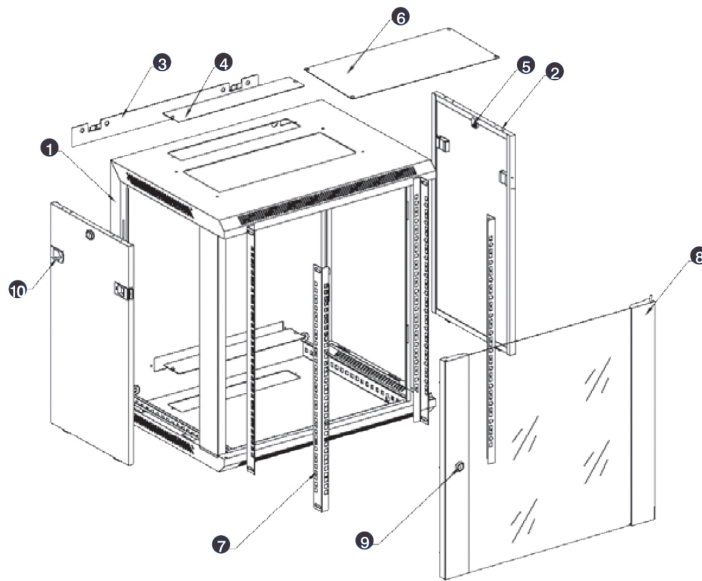

- Lockable, quick release side panels, for maximum access into cabinet

- Cable entry cut out in top and base

- Angled vented roof

- Adjustable 19" mounting profiles

Armarios de montaje mural, 15U alta, 600mm de profundidad, negro

Número de referencia: WB15.6SGB

Vista despiezada

- ① Frame
- ② Side panel
- ③ Mounting panel
- ④ Cable entry cover, removeable
- ⑤ Side key lock
- ⑥ Fan cover, removeable
- ⑦ Mounting profile
- ⑧ Front door
- ⑨ Front door key lock
- ⑩ Slam latch lock

- ① Slam latch lock
- ② Side panel
- ③ Mounting panel
- ④ Cable entry cover, removeable
- ⑤ Side key lock
- ⑥ Fan cover, removeable
- ⑦ Mounting profile
- ⑧ Front door
- ⑨ Front door key lock

Dibujos de productos