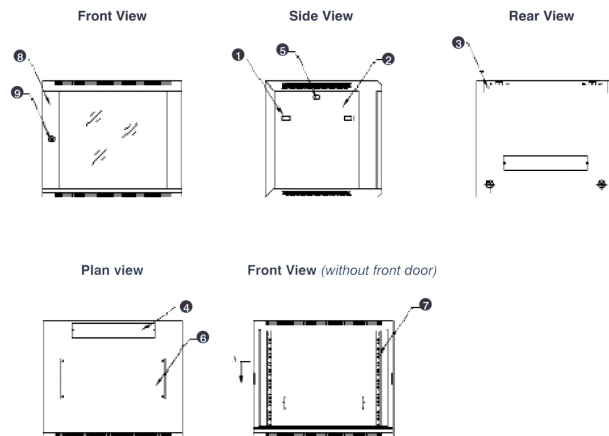

- Lockable, quick release side panels, for maximum access into cabinet

- Cable entry cut out in top and base

- Angled vented roof

- Adjustable 19" mounting profiles

Armarios de montaje mural, 15U alta, 600mm de profundidad, negro

Número de referencia: WB15.6SGB

Vista despiezada

- ① Frame
- ② Side panel
- ③ Mounting panel
- ④ Cable entry cover, removeable
- ⑤ Side key lock
- ⑥ Fan cover, removeable
- ⑦ Mounting profile
- ⑧ Front door
- ⑨ Front door key lock
- ⑩ Slam latch lock