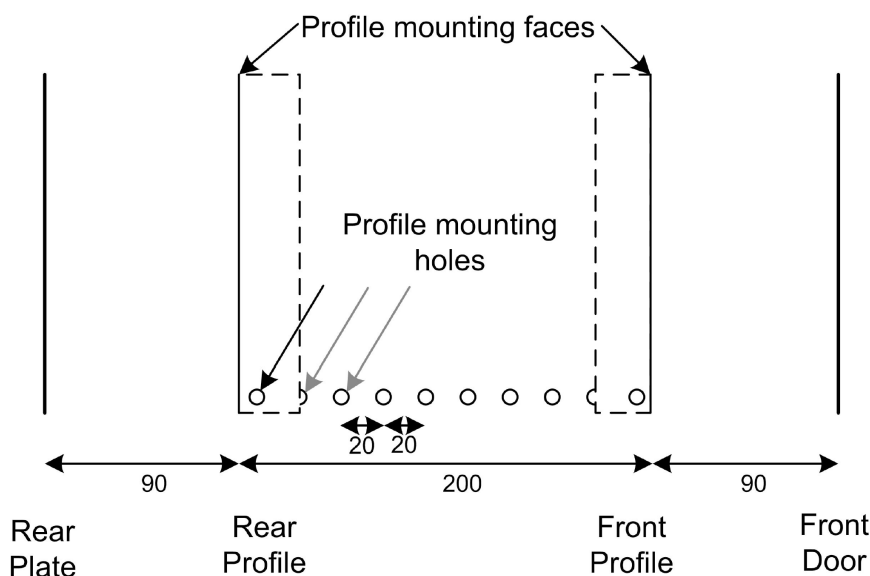

Dibujos de productos

All dimensions in mm

Información sobre el número de referencia

Número de referencia	Descripción
WB12.390SG	Armarios de montaje mural, 12U alta, 390mm de profundidad, gris
WB12.390SG-BK	Armarios de montaje mural, 12U alta, 390mm de profundidad, negro
WB15.390SG	Armarios de montaje mural, 15U alta, 390mm de profundidad, gris
WB15.390SG-BK	Armarios de montaje mural, 15U alta, 390mm de profundidad, negro
WB18.390SG	Armarios de montaje mural, 18U alta, 390mm de profundidad, gris
WB18.390SG-BK	Armarios de montaje mural, 18U alta, 390mm de profundidad, negro
WB21.390SG	Armarios de montaje mural, 21U alta, 390mm de profundidad, gris
WB21.390SG-BK	Armarios de montaje mural, 21U alta, 390mm de profundidad, negro
WB6.390SG	Armarios de montaje mural, 6U alta, 390mm de profundidad, gris
WB6.390SG-BK	Armarios de montaje mural, 6U alta, 390mm de profundidad, negro
WB9.390SG	Armarios de montaje mural, 9U alta, 390mm de profundidad, gris
WB9.390SG-BK	Armarios de montaje mural, 9U alta, 390mm de profundidad, negro
WBFP12.390SG	Armarios de montaje mural, 12U alta, 390mm de profundidad, gris,