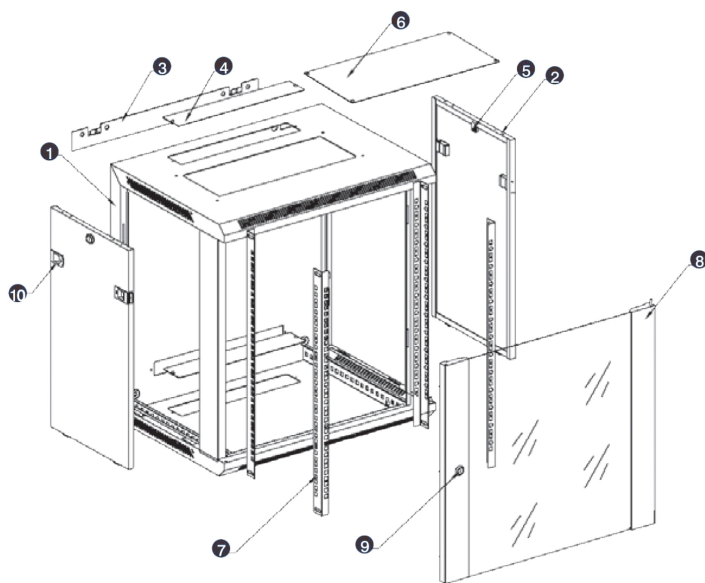

- Lockable, quick release side panels, for maximum access into cabinet

- Cable entry cut out in top and base

- Angled vented roof

- Adjustable 19" mounting profiles

Armarios de montaje mural, 12U alta, 390mm de profundidad, negro

Número de referencia: WB12.390SG-BK

Vista despiezada

- ① Frame
- ② Side panel
- ③ Mounting panel
- ④ Cable entry cover, removeable
- ⑤ Side key lock
- ⑥ Fan cover, removeable
- ⑦ Mounting profile
- ⑧ Front door
- ⑨ Front door key lock
- ⑩ Slam latch lock

- ① Slam latch lock
- ② Side panel
- ③ Mounting panel
- ④ Cable entry cover, removeable
- ⑤ Side key lock
- ⑥ Fan cover, removeable
- ⑦ Mounting profile
- ⑧ Front door
- ⑨ Front door key lock

Dibujos de productos