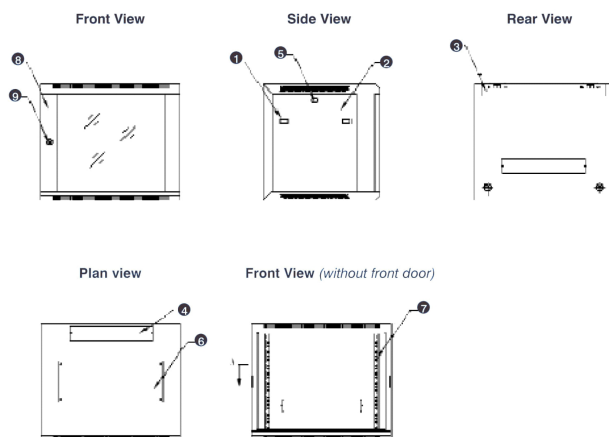

Armarios de montaje mural, 12U alta, 390mm de profundidad, negro

Número de referencia: WB12.390SG-BK

excel
without compromise.

Imágenes del producto

- Aesthetically pleasing design with framed glass front door

- Lockable, quick release side panels, for maximum access into cabinet

- Cable entry cut out in top and base

- Angled vented roof

- Adjustable 19" mounting profiles

Armarios de montaje mural, 12U alta, 390mm de profundidad, negro

Número de referencia: WB12.390SG-BK

Vista despiezada

- ① Frame
- ② Side panel
- ③ Mounting panel
- ④ Cable entry cover, removeable
- ⑤ Side key lock
- ⑥ Fan cover, removeable
- ⑦ Mounting profile
- ⑧ Front door
- ⑨ Front door key lock
- ⑩ Slam latch lock