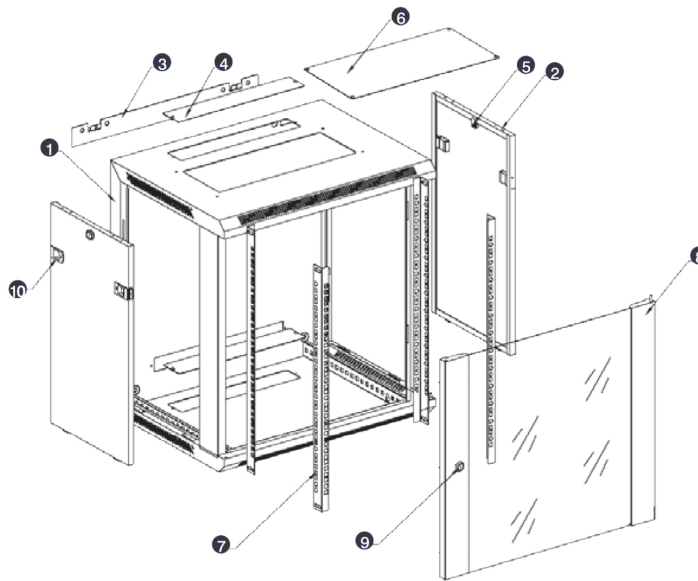

- Lockable, quick release side panels, for maximum access into cabinet

- Cable entry cut out in top and base

- Angled vented roof

- Adjustable 19" mounting profiles

Armarios de montaje mural, 21U alta, 600mm de profundidad, negro

Número de referencia: WB21.6SGB

Vista despiezada

- ① Frame
- ② Side panel
- ③ Mounting panel
- ④ Cable entry cover, removeable
- ⑤ Side key lock
- ⑥ Fan cover, removeable
- ⑦ Mounting profile
- ⑧ Front door
- ⑨ Front door key lock
- ⑩ Slam latch lock