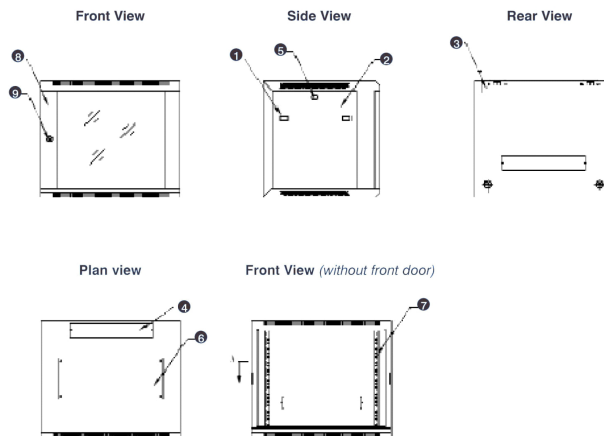

- Lockable, quick release side panels, for maximum access into cabinet

- Cable entry cut out in top and base

- Angled vented roof

- Adjustable 19" mounting profiles

Armarios de montaje mural, 21U alta, 600mm de profundidad, negro

Número de referencia: WB21.6SGB

Vista despiezada

- ① Frame
- ② Side panel
- ③ Mounting panel
- ④ Cable entry cover, removeable
- ⑤ Side key lock
- ⑥ Fan cover, removeable
- ⑦ Mounting profile
- ⑧ Front door
- ⑨ Front door key lock
- ⑩ Slam latch lock