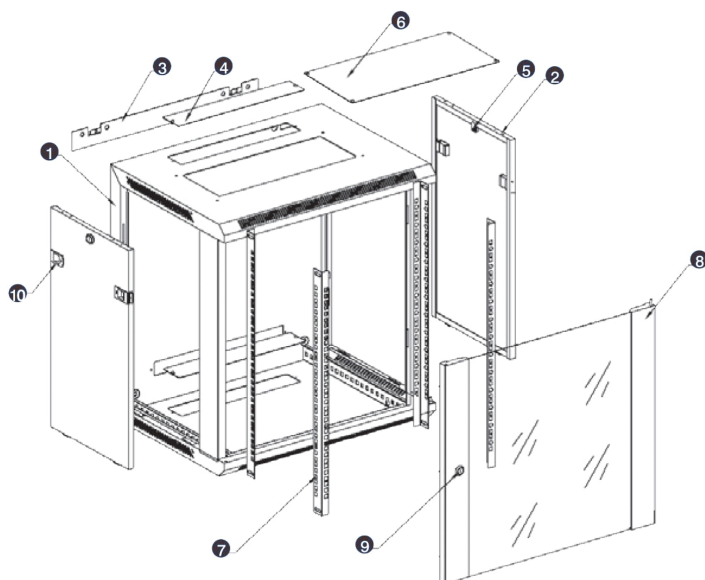

- Cable entry cut out in top and base

- Angled vented roof

- Adjustable 19" mounting profiles

Environ WR600 Wall Rack 6U x 600 mm Wide x 600 mm Deep - Grey

Item Code: WB6.6SG

Exploded view

- ① Frame
- ② Side panel
- ③ Mounting panel
- ④ Cable entry cover, removeable
- ⑤ Side key lock
- ⑥ Fan cover, removeable
- ⑦ Mounting profile
- ⑧ Front door
- ⑨ Front door key lock
- ⑩ Slam latch lock

- ① Slam latch lock
- ② Side panel
- ③ Mounting panel
- ④ Cable entry cover, removeable
- ⑤ Side key lock
- ⑥ Fan cover, removeable
- ⑦ Mounting profile
- ⑧ Front door
- ⑨ Front door key lock

Environ WR600 Wall Rack 6U x 600 mm Wide x 600 mm Deep - Grey