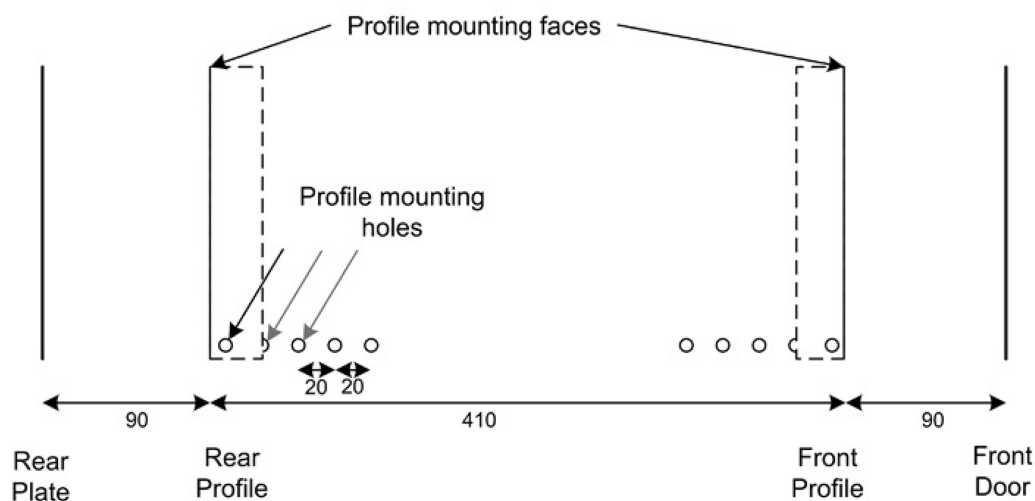

Environ WR600 Wall Rack 6U x 600 mm Wide x 600 mm Deep - Grey

Item Code: WB6.6SG

Product drawings

All dimensions in mm

Part Number Table

Part Number	Description
WB12.6SG	Environ WR600 Wall Rack 12U x 600 mm Wide x 600 mm Deep - Grey
WB12.6SGB	Environ WR600 Wall Rack 12U x 600 mm Wide x 600 mm Deep - Black
WB15.6SG	Environ WR600 Wall Rack 15U x 600 mm Wide x 600 mm Deep - Grey
WB15.6SGB	Environ WR600 Wall Rack 15U x 600 mm Wide x 600 mm Deep - Black
WB18.6SG	Environ WR600 Wall Rack 18U x 600 mm Wide x 600 mm Deep - Grey
WB18.6SGB	Environ WR600 Wall Rack 18U x 600 mm Wide x 600 mm Deep - Black
WB21.6SG	Environ WR600 Wall Rack 21U x 600 mm Wide x 600 mm Deep - Grey
WB21.6SGB	Environ WR600 Wall Rack 21U x 600 mm Wide x 600 mm Deep - Black
WB6.6SG	Environ WR600 Wall Rack 6U x 600 mm Wide x 600 mm Deep - Grey
WB6.6SGB	Environ WR600 Wall Rack 6U x 600 mm Wide x 600 mm Deep - Black
WB9.6SG	Environ WR600 Wall Rack 9U x 600 mm Wide x 600 mm Deep - Grey
WB9.6SGB	Environ WR600 Wall Rack 9U x 600 mm Wide x 600 mm Deep - Black
WBFP12.6SG	Environ WR600 Wall Rack 12U x 600 mm Wide x 600 mm Deep - Grey, Flat Pack
WBFP12.6SGB	Environ WR600 Wall Rack 12U x 600 mm Wide x 600 mm Deep - Black, Flat Pack