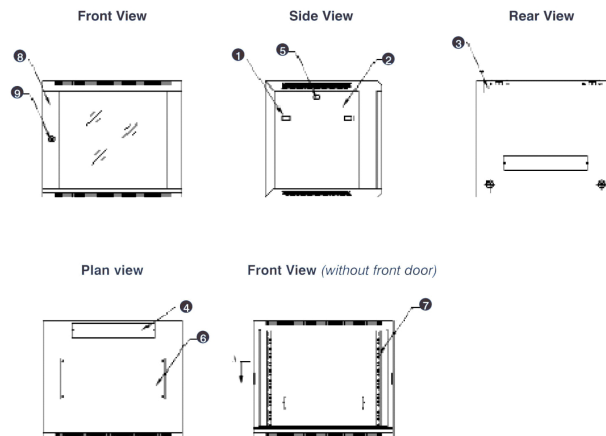

### Imágenes del producto

- Aesthetically pleasing design with framed glass front door

- Lockable, quick release side panels, for maximum access into cabinet

- Cable entry cut out in top and base

- Angled vented roof

- Adjustable 19" mounting profiles

**Vista despiezada**

- ① Frame
- ② Side panel
- ③ Mounting panel
- ④ Cable entry cover, removeable
- ⑤ Side key lock
- ⑥ Fan cover, removeable
- ⑦ Mounting profile
- ⑧ Front door
- ⑨ Front door key lock
- ⑩ Slam latch lock

### Dibujos de productos

All dimensions in mm