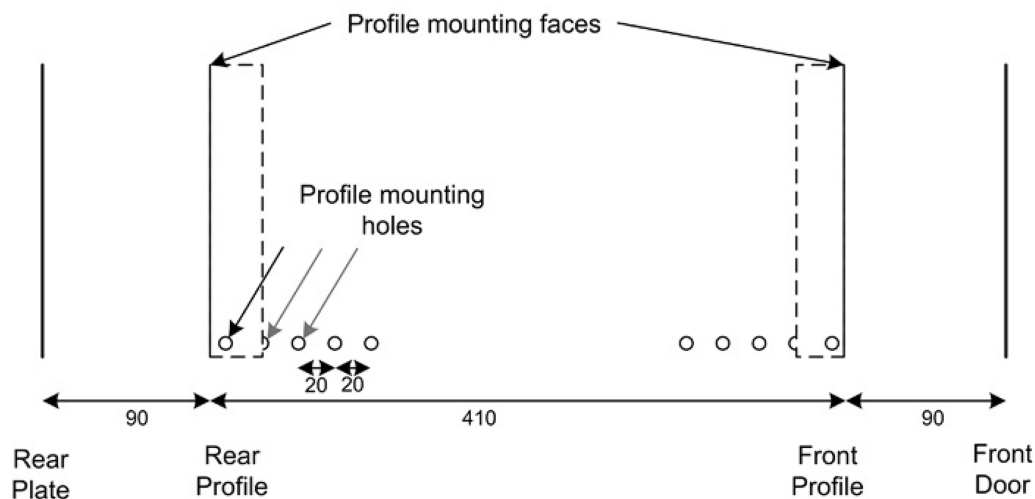

Dibujos de productos

All dimensions in mm

Información sobre el número de referencia

Número de referencia	Descripción
WB12.6SG	Armarios de montaje mural, 12U alta, 600mm de profundidad, gris
WB12.6SGB	Armarios de montaje mural, 12U alta, 600mm de profundidad, negro
WB15.6SG	Armarios de montaje mural, 15U alta, 600mm de profundidad, gris
WB15.6SGB	Armarios de montaje mural, 15U alta, 600mm de profundidad, negro
WB18.6SG	Armarios de montaje mural, 18U alta, 600mm de profundidad, gris
WB18.6SGB	Armarios de montaje mural, 18U alta, 600mm de profundidad, negro
WB21.6SG	Armarios de montaje mural, 21U alta, 600mm de profundidad, gris
WB21.6SGB	Armarios de montaje mural, 21U alta, 600mm de profundidad, negro
WB6.6SG	Armarios de montaje mural, 6U alta, 600mm de profundidad, gris
WB6.6SGB	Armarios de montaje mural, 6U alta, 600mm de profundidad, negro
WB9.6SG	Armarios de montaje mural, 9U alta, 600mm de profundidad, gris
WB9.6SGB	Armarios de montaje mural, 9U alta, 600mm de profundidad, negro
WBFP12.6SG	Armarios de montaje mural, 12U alta, 600mm de profundidad, gris, empaquetado plano
WBFP12.6SGB	Armarios de montaje mural, 12U alta, 600mm de profundidad, negro, empaquetado plano