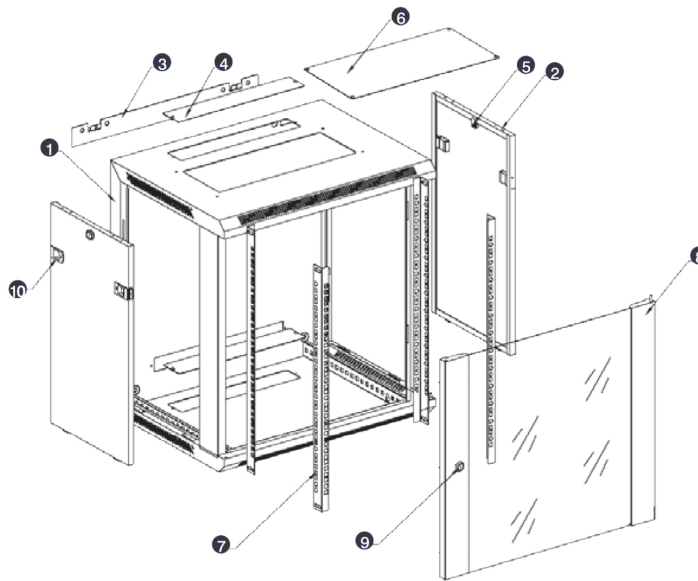

### Imágenes del producto

- Aesthetically pleasing design with framed glass front door

- Lockable, quick release side panels, for maximum access into cabinet

- Cable entry cut out in top and base

- Angled vented roof

- Adjustable 19" mounting profiles

**Vista despiezada**

- ① Frame
- ② Side panel
- ③ Mounting panel
- ④ Cable entry cover, removeable
- ⑤ Side key lock
- ⑥ Fan cover, removeable
- ⑦ Mounting profile
- ⑧ Front door
- ⑨ Front door key lock
- ⑩ Slam latch lock