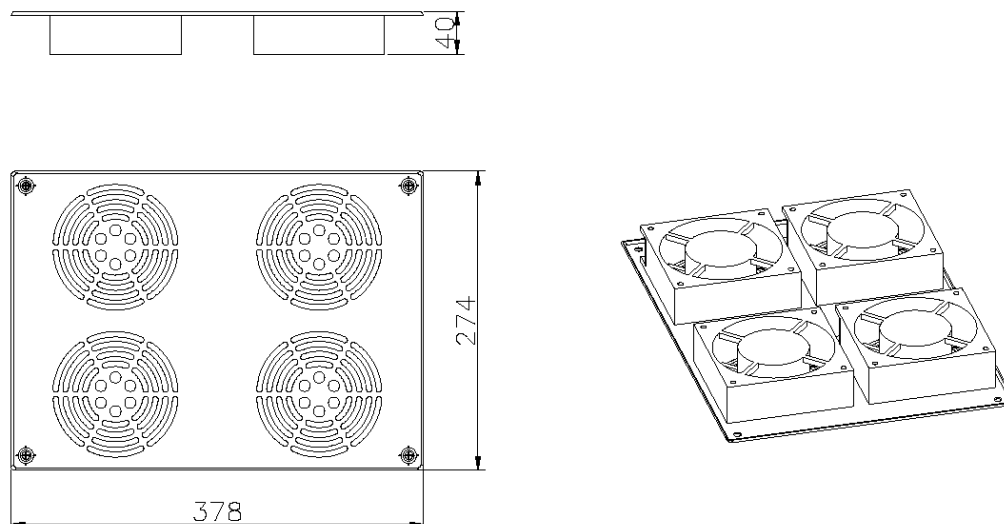

Environ Four Way Roof Mount Fan Trays - Black

Item Code: 542-044-BK

Product drawing

Standards

Applicable standard	Detail
RoHS	Compliant to the Restriction of Hazardous Substances
WFD	Compliant to Waste Framework Directive
SCIP	Compliant - Does Not Contain Substances of Concern in Products

Part Number Table

Part Number	Description
542-044-BK	Environ Four Way Roof Mount Fan Trays - Black
542-044-GE	Environ Four Way Roof Mount Fan Trays - Grey White

Excel is a world class premium performing end to end infrastructure solution designed, Manufactured, supported and delivered without compromise.

Contact us at sales@excel-networking.com

E&OE. Excel is a registered trade name of Mayflex Holdings Ltd.