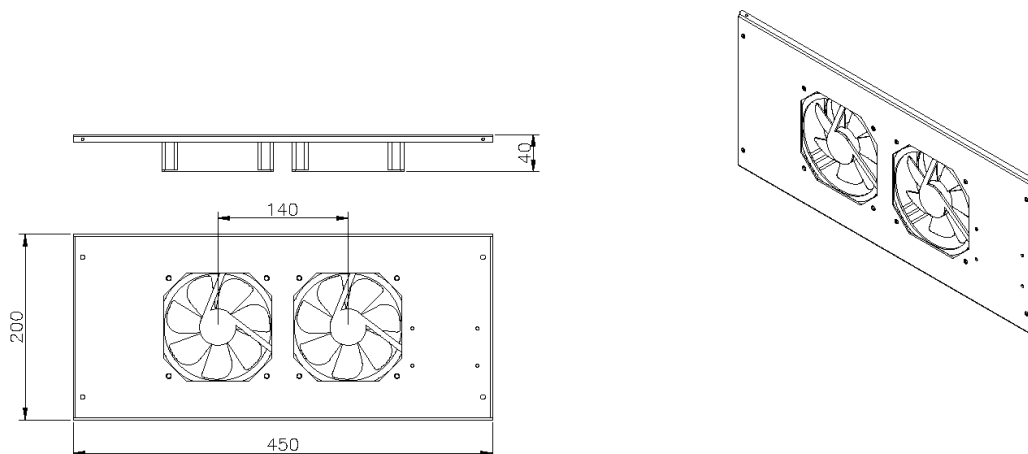

Environ Roof Mount Fan Tray 2 Way Fan incl. Detachable UK Power Lead - Black

Item Code: 540-302-BK

Product drawing

Standards

Applicable standard	Detail
RoHS	Compliant to the Restriction of Hazardous Substances
WFD	Compliant to Waste Framework Directive
SCIP	Compliant - Does Not Contain Substances of Concern in Products

Part Number Table

Part Number	Description
540-302	Environ Roof Mount Fan Tray 2 Way Fan incl. Detachable UK Power Lead - Grey White
540-302-BK	Environ Roof Mount Fan Tray 2 Way Fan incl. Detachable UK Power Lead - Black

Excel is a world class premium performing end to end infrastructure solution designed, Manufactured, supported and delivered without compromise.

Contact us at sales@excel-networking.com

E&OE. Excel is a registered trade name of Mayflex Holdings Ltd.