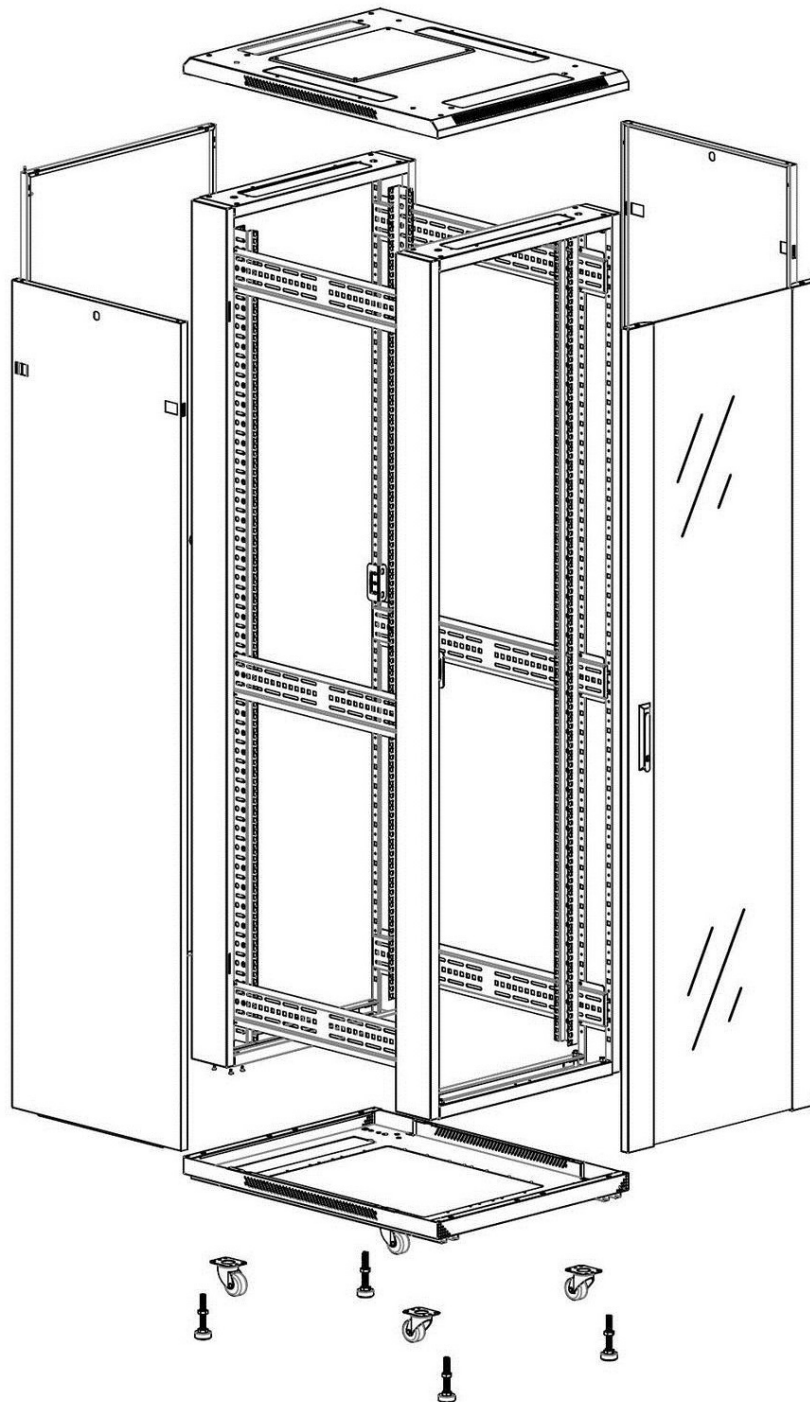

Environ CR600 24U Rack 600x800mm Glass (F) Steel
(R) B/Panels No/Mgmt Black

Item Code: 542-2468-GSBN-BK

excel
without compromise.

Exploded view