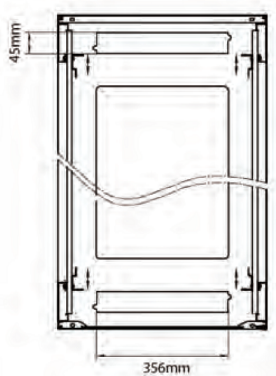

Product Specifications

Feature	Values
Number of rack units (RU)	24
Model	Comms Rack
Width	600 mm
Depth	800 mm
Height	1270 mm
Colour	Black
Number of doors	2
Front door material	Glass
Front door locking system	One point
Rear door material	Steel
Rear door locking system	One point
Max. load capacity	600 kg

Additional specifications

Features	Values
Material	SPCC Cold Rolled Steel
19" Rails	2.0 mm thick
Side Panels	1.0 mm thick
Other	1.2 mm thick
Front door	Swing handle cam lock
Rear door	Barrel lock
Side panels lock	Single point barrel lock
Jacking feet additional height	50-80 mm
Castors additional height	70 mm

Standards

Standard	Detail
ANSI/EIA-310-E	Electronic Industries Association standard for horizontal spacing, vertical hole spacing, rack opening and front panel width
BS EN 60297-3-100:2009	Mechanical structures for electronic equipment. Dimensions of mechanical structures of the 482,6 mm (19 in) series. Basic dimensions of front panels, subracks, chassis, racks and cabinets
DIN 41494 Part 1 & 7	Panel Mounting Racks For Electronics Equipments; Racks And Panels, Dimensions; Dimensions of cabinets and suites of racks

Rear

Roof

Base

Base Cut Out Dimensions

380 mm Wide
by
276 mm Deep (600 mm deep rack)
476 mm Deep (800 mm deep rack)
676 mm Deep (1000 mm deep rack)

Part Number Table

Part Number	Description
542-1566-GSBN-BK	Environ CR600 15U Rack 600x600mm Glass (F) Steel (R) B/Panels No/Mgmt Black
542-1566-GSBN-BK-FP	Environ CR600 15U Rack 600x600mm Glass (F) Steel (R) B/Panels No/Mgmt Black - F/Pack