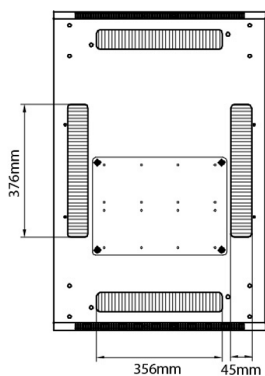

Product Specifications

Feature	Values
Number of rack units (RU)	24
Model	Comms Rack
Width	600 mm
Depth	800 mm
Height	1270 mm
Colour	Black
Number of doors	2
Front door material	Glass
Front door locking system	One point
Rear door material	Steel
Rear door locking system	One point
Max. load capacity	600 kg

Additional specifications

Features	Values
Material	SPCC Cold Rolled Steel
19" Rails	2.0 mm thick
Side Panels	1.0 mm thick
Other	1.2 mm thick
Front door	Swing handle cam lock
Rear door	Barrel lock
Side panels lock	Single point barrel lock
Jacking feet additional height	50-80 mm
Castors additional height	70 mm

Standards

Standard	Detail
ANSI/EIA-310-E	Electronic Industries Association standard for horizontal spacing, vertical hole spacing, rack opening and front panel width
BS EN 60297-3-100:2009	Mechanical structures for electronic equipment. Dimensions of mechanical structures of the 482,6 mm (19 in) series. Basic dimensions of front panels, subracks, chassis, racks and cabinets
DIN 41494 Part 1 & 7	Panel Mounting Racks For Electronics Equipments; Racks And Panels, Dimensions; Dimensions of cabinets and suites of racks

Rear

Roof

Base

Base Cut Out Dimensions

380 mm Wide
by
276 mm Deep (600 mm deep rack)
476 mm Deep (800 mm deep rack)
676 mm Deep (1000 mm deep rack)

Part Number Table

Part Number	Description
542-1566-GSBN-BK	Environ CR600 15U Rack 600x600mm Glass (F) Steel (R) B/Panels No/Mgmt Black
542-1566-GSBN-BK-FP	Environ CR600 15U Rack 600x600mm Glass (F) Steel (R) B/Panels No/Mgmt Black - F/Pack