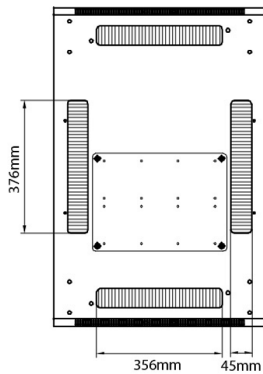

## Product Specifications

Feature	Values
Number of rack units (RU)	29
Model	Comms Rack
Width	600 mm
Depth	800 mm
Height	1490 mm
Colour	Black
Number of doors	2
Front door material	Glass
Front door locking system	One point
Rear door material	Steel
Rear door locking system	One point
Max. load capacity	600 kg

## Standards

Standard	Detail
ANSI/EIA-310-E	Electronic Industries Association standard for horizontal spacing, vertical hole spacing, rack opening and front panel width
BS EN 60297-3-100:2009	Mechanical structures for electronic equipment. Dimensions of mechanical structures of the 482,6 mm (19 in) series. Basic dimensions of front panels, subracks, chassis, racks and cabinets
DIN 41494 Part 1 & 7	Panel Mounting Racks For Electronics Equipments; Racks And Panels, Dimensions; Dimensions of cabinets and suites of racks

## Product drawings

Front

Side

Rear

Roof

Base

### Base Cut Out Dimensions

380 mm Wide  
by  
276 mm Deep (600 mm deep rack)  
476 mm Deep (800 mm deep rack)  
676 mm Deep (1000 mm deep rack)