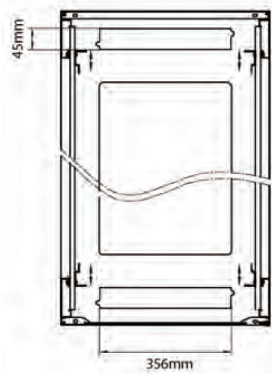

## Product Specifications

Feature	Values
Number of rack units (RU)	29
Model	Comms Rack
Width	600 mm
Depth	800 mm
Height	1490 mm
Colour	Black
Number of doors	2
Front door material	Glass
Front door locking system	One point
Rear door material	Steel
Rear door locking system	One point
Max. load capacity	600 kg

## Product drawings

Front

Side

Rear

Roof

Base

### Base Cut Out Dimensions

380 mm Wide  
by  
276 mm Deep (600 mm deep rack)  
476 mm Deep (800 mm deep rack)  
676 mm Deep (1000 mm deep rack)