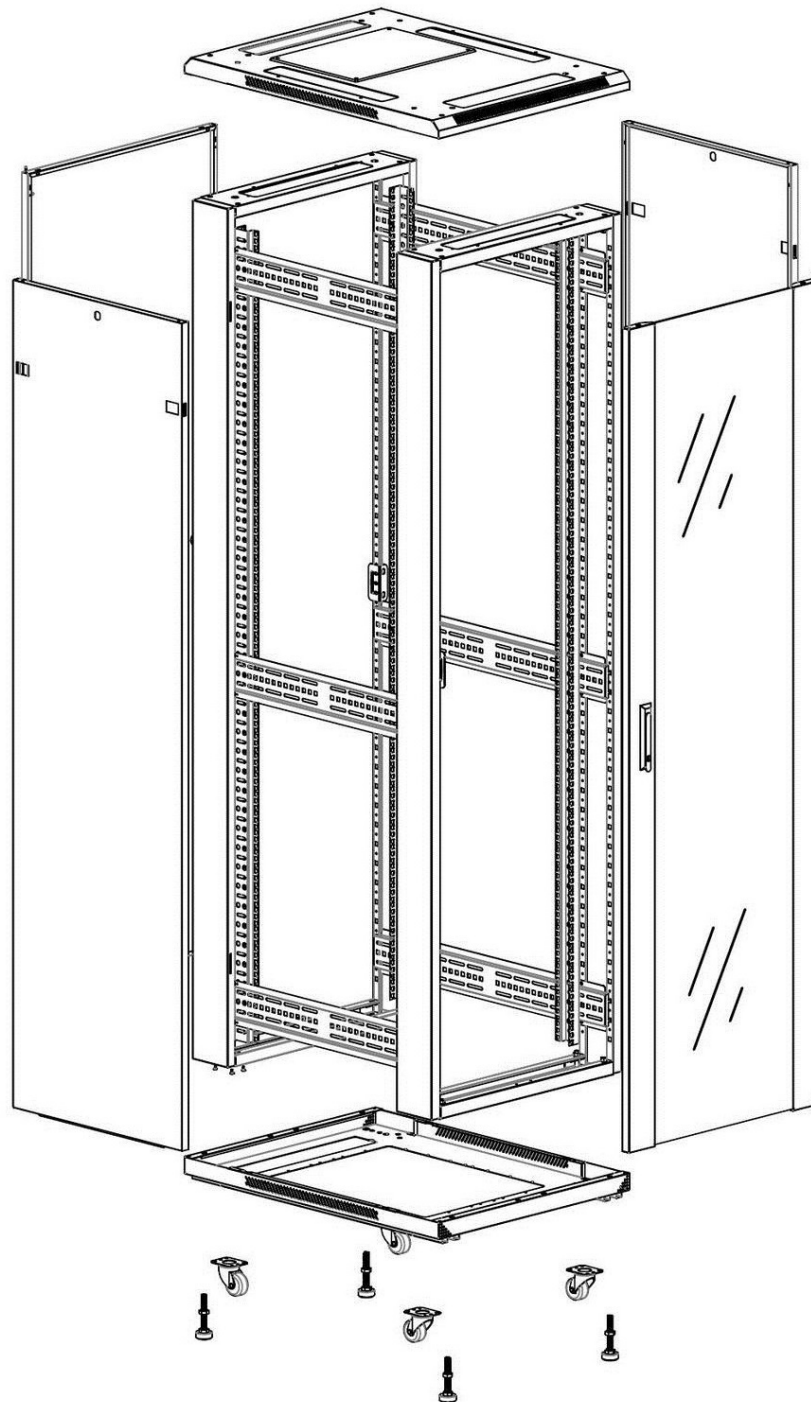

Environ CR600 47U Rack 600x800mm Glass (F) Steel
(R) B/Panels No/Mgmt Black

Item Code: 542-4768-GSBN-BK

excel
without compromise.

Exploded view