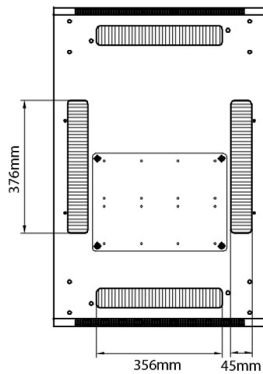

Product Specifications

Feature	Values
Number of rack units (RU)	47
Model	Comms Rack
Width	600 mm
Depth	800 mm
Height	2207 mm
Colour	Black
Number of doors	2
Front door material	Glass
Front door locking system	One point
Rear door material	Steel
Rear door locking system	One point
Max. load capacity	600 kg

Additional specifications

Features	Values
Material	SPCC Cold Rolled Steel
19" Rails	2.0 mm thick
Side Panels	1.0 mm thick
Other	1.2 mm thick
Front door	Swing handle cam lock
Rear door	Barrel lock
Side panels lock	Single point barrel lock
Jacking feet additional height	50-80 mm
Castors additional height	70 mm

Standards

Standard	Detail
ANSI/EIA-310-E	Electronic Industries Association standard for horizontal spacing, vertical hole spacing, rack opening and front panel width
BS EN 60297-3-100:2009	Mechanical structures for electronic equipment. Dimensions of mechanical structures of the 482,6 mm (19 in) series. Basic dimensions of front panels, subracks, chassis, racks and cabinets
DIN 41494 Part 1 & 7	Panel Mounting Racks For Electronics Equipments; Racks And Panels, Dimensions; Dimensions of cabinets and suites of racks

Rear

Roof

Base

Base Cut Out Dimensions

380 mm Wide
by
276 mm Deep (600 mm deep rack)
476 mm Deep (800 mm deep rack)
676 mm Deep (1000 mm deep rack)

Part Number Table

Part Number	Description
542-1566-GSBN-BK	Environ CR600 15U Rack 600x600mm Glass (F) Steel (R) B/Panels No/Mgmt Black
542-1566-GSBN-BK-FP	Environ CR600 15U Rack 600x600mm Glass (F) Steel (R) B/Panels No/Mgmt Black - F/Pack