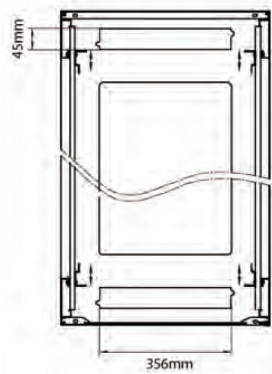

Product Specifications

Feature	Values
Number of rack units (RU)	47
Model	Comms Rack
Width	600 mm
Depth	800 mm
Height	2207 mm
Colour	Black
Number of doors	2
Front door material	Glass
Front door locking system	One point
Rear door material	Steel
Rear door locking system	One point
Max. load capacity	600 kg

Standards

Standard	Detail
ANSI/EIA-310-E	Electronic Industries Association standard for horizontal spacing, vertical hole spacing, rack opening and front panel width
BS EN 60297-3-100:2009	Mechanical structures for electronic equipment. Dimensions of mechanical structures of the 482,6 mm (19 in) series. Basic dimensions of front panels, subracks, chassis, racks and cabinets
DIN 41494 Part 1 & 7	Panel Mounting Racks For Electronics Equipments; Racks And Panels, Dimensions; Dimensions of cabinets and suites of racks

Rear

Roof

Base

Base Cut Out Dimensions

380 mm Wide
by
276 mm Deep (600 mm deep rack)
476 mm Deep (800 mm deep rack)
676 mm Deep (1000 mm deep rack)

Part Number Table

Part Number	Description
542-1566-GSBN-BK	Environ CR600 15U Rack 600x600mm Glass (F) Steel (R) B/Panels No/Mgmt Black
542-1566-GSBN-BK-FP	Environ CR600 15U Rack 600x600mm Glass (F) Steel (R) B/Panels No/Mgmt Black - F/Pack