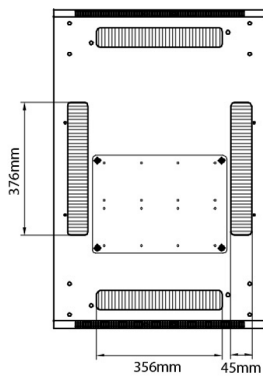

Environ CR600 47U Rack 600x1000mm Glass (F) Steel (R) B/Panels No/Mgmt Black

Item Code: 542-47610-GSBN-BK

Product drawings

Roof

Base Cut Out Dimensions

380 mm Wide
by
276 mm Deep (600 mm deep rack)
476 mm Deep (800 mm deep rack)
676 mm Deep (1000 mm deep rack)

Part Number Table

Part Number	Description
542-1566-GSBN-BK	Environ CR600 15U Rack 600x600mm Glass (F) Steel (R) B/Panels No/Mgmt Black
542-1566-GSBN-BK-FP	Environ CR600 15U Rack 600x600mm Glass (F) Steel (R) B/Panels No/Mgmt Black - F/Pack