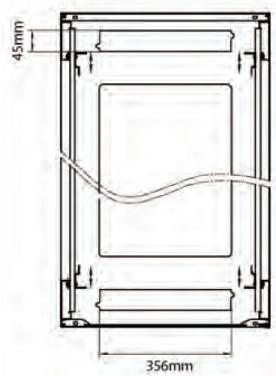

Product Specifications

Feature	Values
Number of rack units (RU)	47
Model	Comms Rack
Width	600 mm
Depth	1000 mm
Height	2207 mm
Colour	Black
Number of doors	2
Front door material	Glass
Front door locking system	One point
Rear door material	Steel
Rear door locking system	One point
Max. load capacity	600 kg

Standards

Standard	Detail
ANSI/EIA-310-E	Electronic Industries Association standard for horizontal spacing, vertical hole spacing, rack opening and front panel width
BS EN 60297-3-100:2009	Mechanical structures for electronic equipment. Dimensions of mechanical structures of the 482,6 mm (19 in) series. Basic dimensions of front panels, subracks, chassis, racks and cabinets
DIN 41494 Part 1 & 7	Panel Mounting Racks For Electronics Equipments; Racks And Panels, Dimensions; Dimensions of cabinets and suites of racks

Exploded view

Environ CR600 47U Rack 600x1000mm Glass (F) Steel (R) B/Panels No/Mgmt Black

Item Code: 542-47610-GSBN-BK

Product drawings

Front

Side

Rear

Roof

Base

Base Cut Out Dimensions

380 mm Wide
by
276 mm Deep (600 mm deep rack)
476 mm Deep (800 mm deep rack)
676 mm Deep (1000 mm deep rack)

Part Number Table

Part Number	Description
542-1566-GSBN-BK	Environ CR600 15U Rack 600x600mm Glass (F) Steel (R) B/Panels No/Mgmt Black
542-1566-GSBN-BK-FP	Environ CR600 15U Rack 600x600mm Glass (F) Steel (R) B/Panels No/Mgmt Black - F/Pack