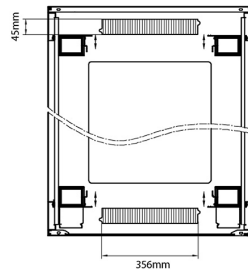

Product Specifications

Feature	Values
Number of rack units (RU)	24
Model	Comms Rack
Width	800 mm
Depth	600 mm
Height	1270 mm
Colour	Black
Number of doors	2
Front door material	Glass
Front door locking system	One point
Rear door material	Steel
Rear door locking system	One point

Standards

Standard	Detail
ANSI/EIA-310-E	Electronic Industries Association standard for horizontal spacing, vertical hole spacing, rack opening and front panel width
BS EN 60297-3-100:2009	Mechanical structures for electronic equipment. Dimensions of mechanical structures of the 482,6 mm (19 in) series. Basic dimensions of front panels, subracks, chassis, racks and cabinets
DIN 41494 Part 1 & 7	Panel Mounting Racks For Electronics Equipments; Racks And Panels, Dimensions; Dimensions of cabinets and suites of racks

Rear

Roof

Base

Base Cut Out Dimensions

580 mm Wide
 by
 276 mm Deep (600 mm deep rack)
 476 mm Deep (800 mm deep rack)
 676 mm Deep (1000 mm deep rack)

Part Number Table

Part Number	Description
542-2486-GSBF-BK	Environ CR800 24U Rack 800x600mm Glass (F) Steel (R) B/Panels F/Mgmt Black
542-2486-GSBF-BK-FP	Environ CR800 24U Rack 800x600mm Glass (F) Steel (R) B/Panels F/Mgmt Black - F/Pack