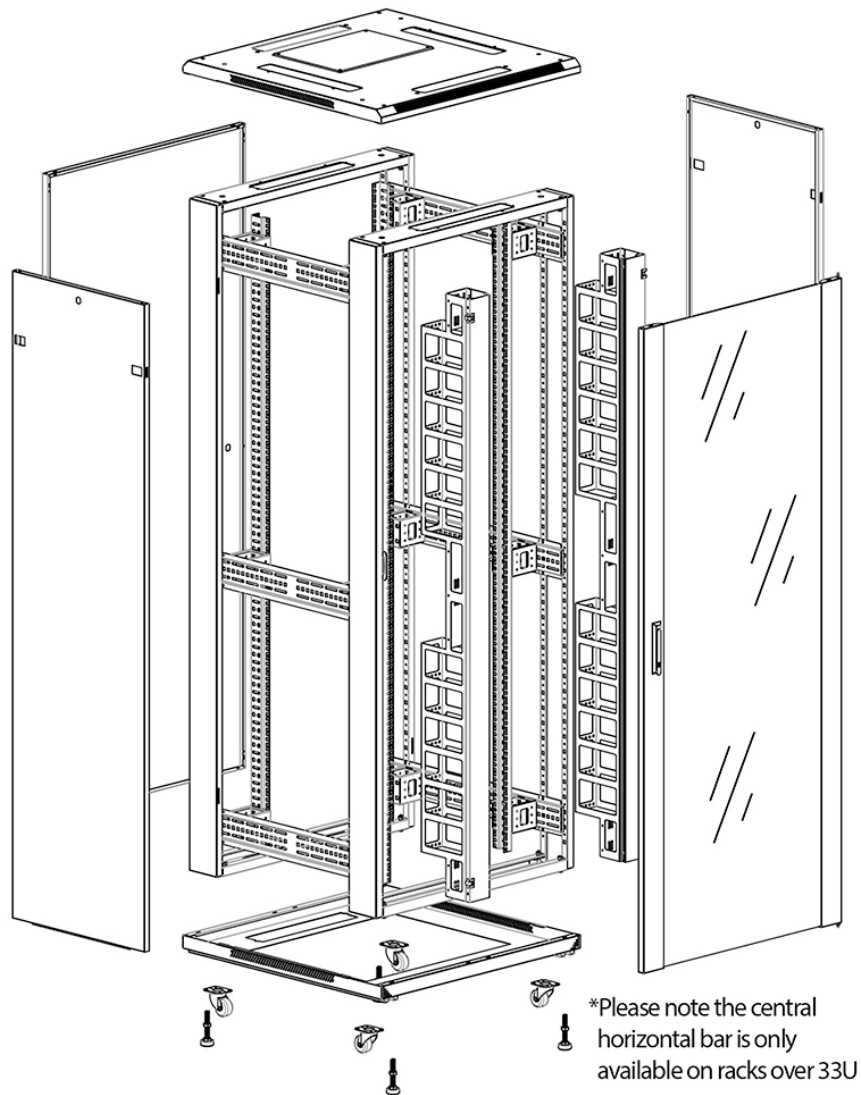

Environ CR800 24U Rack 800x600mm Glass (F) Steel
(R) B/Panels F/Mgmt Black

Item Code: 542-2486-GSBF-BK

excel
without compromise.

Product drawings