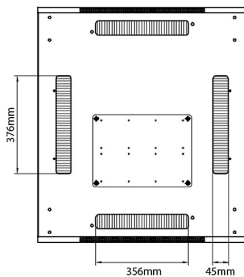

Product Specifications

Feature	Values
Number of rack units (RU)	24
Model	Comms Rack
Width	800 mm
Depth	600 mm
Height	1270 mm
Colour	Black
Number of doors	2
Front door material	Glass
Front door locking system	One point
Rear door material	Steel
Rear door locking system	One point

Standards

Standard	Detail
ANSI/EIA-310-E	Electronic Industries Association standard for horizontal spacing, vertical hole spacing, rack opening and front panel width
BS EN 60297-3-100:2009	Mechanical structures for electronic equipment. Dimensions of mechanical structures of the 482,6 mm (19 in) series. Basic dimensions of front panels, subracks, chassis, racks and cabinets
DIN 41494 Part 1 & 7	Panel Mounting Racks For Electronics Equipments; Racks And Panels, Dimensions; Dimensions of cabinets and suites of racks

Rear

Roof

Base

Base Cut Out Dimensions

580 mm Wide
 by
 276 mm Deep (600 mm deep rack)
 476 mm Deep (800 mm deep rack)
 676 mm Deep (1000 mm deep rack)

Part Number Table

Part Number	Description
542-2486-GSBF-BK	Environ CR800 24U Rack 800x600mm Glass (F) Steel (R) B/Panels F/Mgmt Black
542-2486-GSBF-BK-FP	Environ CR800 24U Rack 800x600mm Glass (F) Steel (R) B/Panels F/Mgmt Black - F/Pack