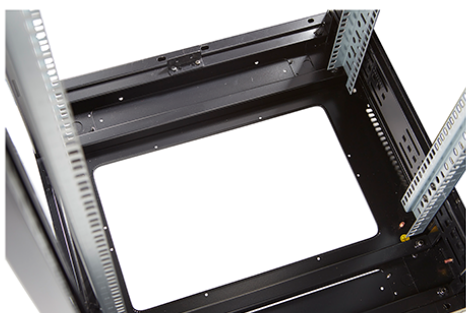

✕ Large cut out in base for cable entry

✕ Brush strip cable entry in roof and base of rack

✕ IP20 when fitted with base plate

✕ Racks supplied assembled or flat packed

Product Overview

Environ CR800 Comms Racks are a versatile range of 800mm wide racks with features suitable for a wide range of applications within the data, security, audio visual and telecommunications markets.

Product images

Four-way brush entry roof panel

Quick-slam latch side panels

Swing handle glass front door

Steel rear door

Large base entry

High-density vertical cable management

Environ CR800 24U Rack 800x600mm Glass (F) Steel
(R) B/Panels F/Mgmt Black