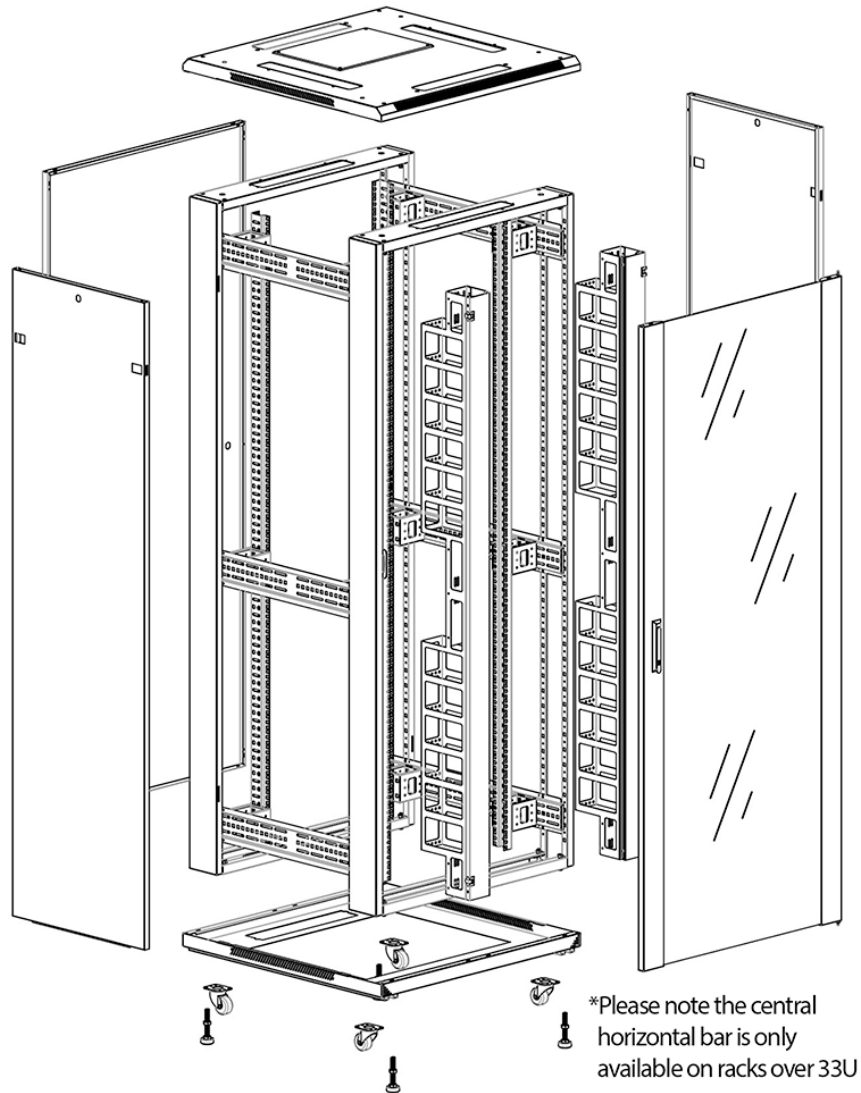

Environ CR800 Rack 24U 800x600mm Cristal (A)
Acero (F), Ambos paneles, P/Management, Negro...

Número de referencia: 542-2486-GSBF-BK

excel
without compromise.

Dibujos de productos