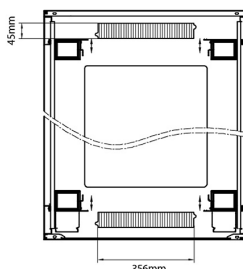

Product Specifications

Feature	Values
Number of rack units (RU)	29
Model	Comms Rack
Width	800 mm
Depth	600 mm
Height	1490 mm
Colour	Black
Number of doors	2
Front door material	Glass
Front door locking system	One point
Rear door material	Steel
Rear door locking system	One point

Standards

Standard	Detail
ANSI/EIA-310-E	Electronic Industries Association standard for horizontal spacing, vertical hole spacing, rack opening and front panel width
BS EN 60297-3-100:2009	Mechanical structures for electronic equipment. Dimensions of mechanical structures of the 482,6 mm (19 in) series. Basic dimensions of front panels, subracks, chassis, racks and cabinets
DIN 41494 Part 1 & 7	Panel Mounting Racks For Electronics Equipments; Racks And Panels, Dimensions; Dimensions of cabinets and suites of racks

Item Code: 542-2986-GSBF-BK

excel
without compromise.

Product drawings

Environ CR800 29U Rack 800x600mm Glass (F) Steel (R) B/Panels F/Mgmt Black

Item Code: 542-2986-GSBF-BK

Product drawings

Front

Side

Rear

Roof

Base

Base Cut Out Dimensions

580 mm Wide
 by
 276 mm Deep (600 mm deep rack)
 476 mm Deep (800 mm deep rack)
 676 mm Deep (1000 mm deep rack)

Part Number Table

Part Number	Description
542-2486-GSBF-BK	Environ CR800 24U Rack 800x600mm Glass (F) Steel (R) B/Panels F/Mgmt Black
542-2486-GSBF-BK-FP	Environ CR800 24U Rack 800x600mm Glass (F) Steel (R) B/Panels F/Mgmt Black - F/Pack