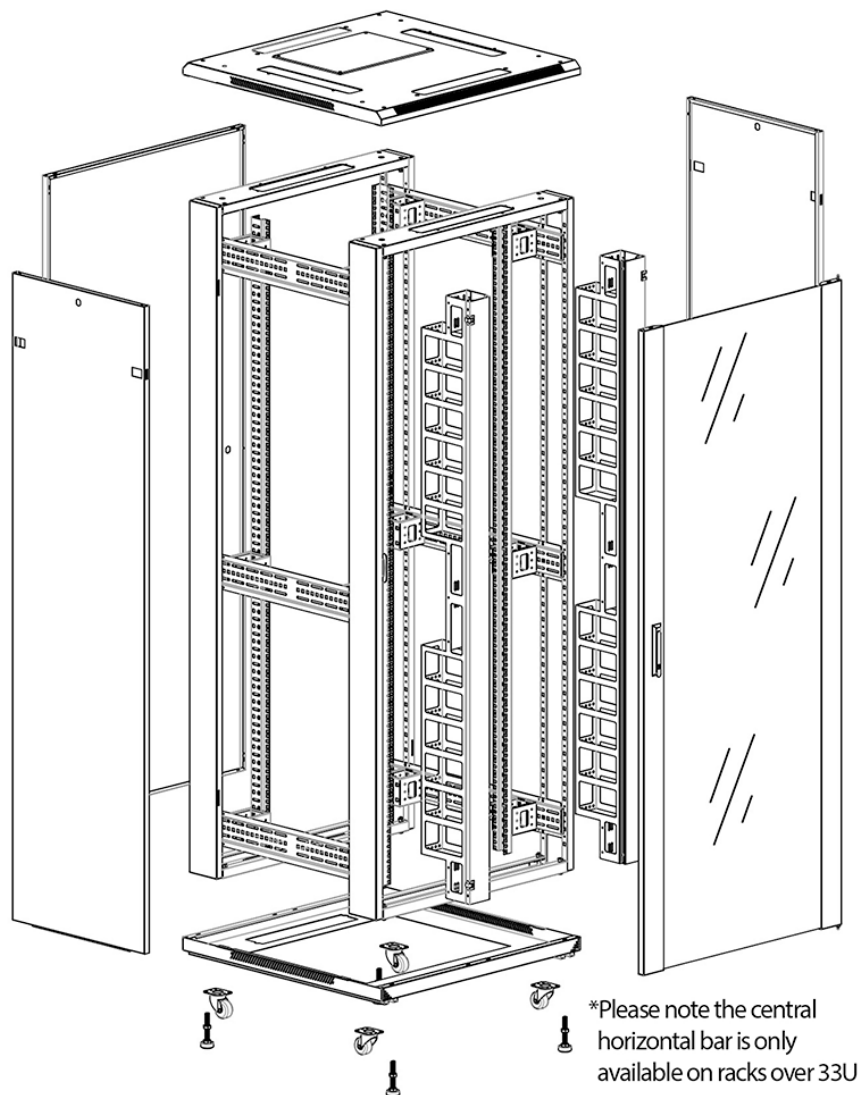

Environ CR800 29U Rack 800x600mm Glass (F) Steel
(R) B/Panels F/Mgmt Black

Item Code: 542-2986-GSBF-BK

excel
without compromise.

Product drawings