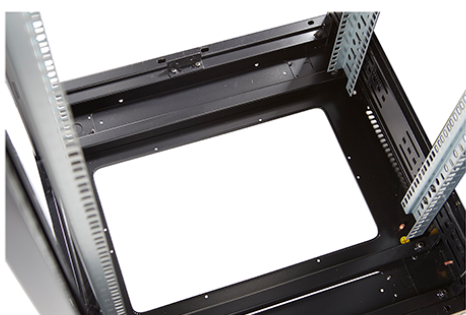

✕ Large cut out in base for cable entry

✕ Brush strip cable entry in roof and base of rack

✕ IP20 when fitted with base plate

✕ Racks supplied assembled or flat packed

Product Overview

Environ CR800 Comms Racks are a versatile range of 800mm wide racks with features suitable for a wide range of applications within the data, security, audio visual and telecommunications markets.

Product images

Four-way brush entry roof panel

Quick-slam latch side panels

Swing handle glass front door

Steel rear door

Large base entry

High-density vertical cable management

Environ CR800 29U Rack 800x600mm Glass (F) Steel
(R) B/Panels F/Mgmt Black