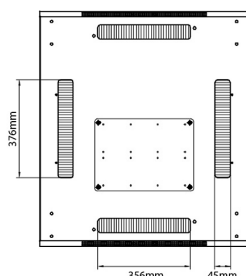

Product Specifications

Feature	Values
Number of rack units (RU)	29
Model	Comms Rack
Width	800 mm
Depth	600 mm
Height	1490 mm
Colour	Black
Number of doors	2
Front door material	Glass
Front door locking system	One point
Rear door material	Steel
Rear door locking system	One point

Standards

Standard	Detail
ANSI/EIA-310-E	Electronic Industries Association standard for horizontal spacing, vertical hole spacing, rack opening and front panel width
BS EN 60297-3-100:2009	Mechanical structures for electronic equipment. Dimensions of mechanical structures of the 482,6 mm (19 in) series. Basic dimensions of front panels, subracks, chassis, racks and cabinets
DIN 41494 Part 1 & 7	Panel Mounting Racks For Electronics Equipments; Racks And Panels, Dimensions; Dimensions of cabinets and suites of racks

Rear

Roof

Base

Base Cut Out Dimensions

580 mm Wide
 by
 276 mm Deep (600 mm deep rack)
 476 mm Deep (800 mm deep rack)
 676 mm Deep (1000 mm deep rack)

Part Number Table

Part Number	Description
542-2486-GSBF-BK	Environ CR800 24U Rack 800x600mm Glass (F) Steel (R) B/Panels F/Mgmt Black
542-2486-GSBF-BK-FP	Environ CR800 24U Rack 800x600mm Glass (F) Steel (R) B/Panels F/Mgmt Black - F/Pack