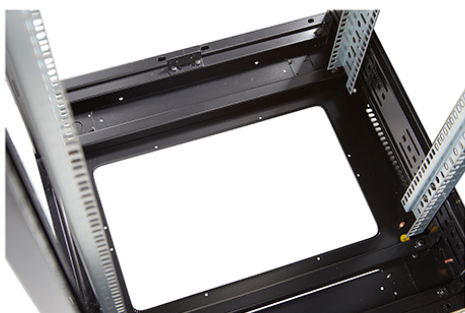

Imágenes del producto

Four-way brush entry roof panel

Quick-slam latch side panels

Swing handle glass front door

Steel rear door

Large base entry

High-density vertical cable management

Environ CR800 Rack 29U 800x600mm Cristal (A)
Acero (F), Ambos paneles, P/Management, Negro...