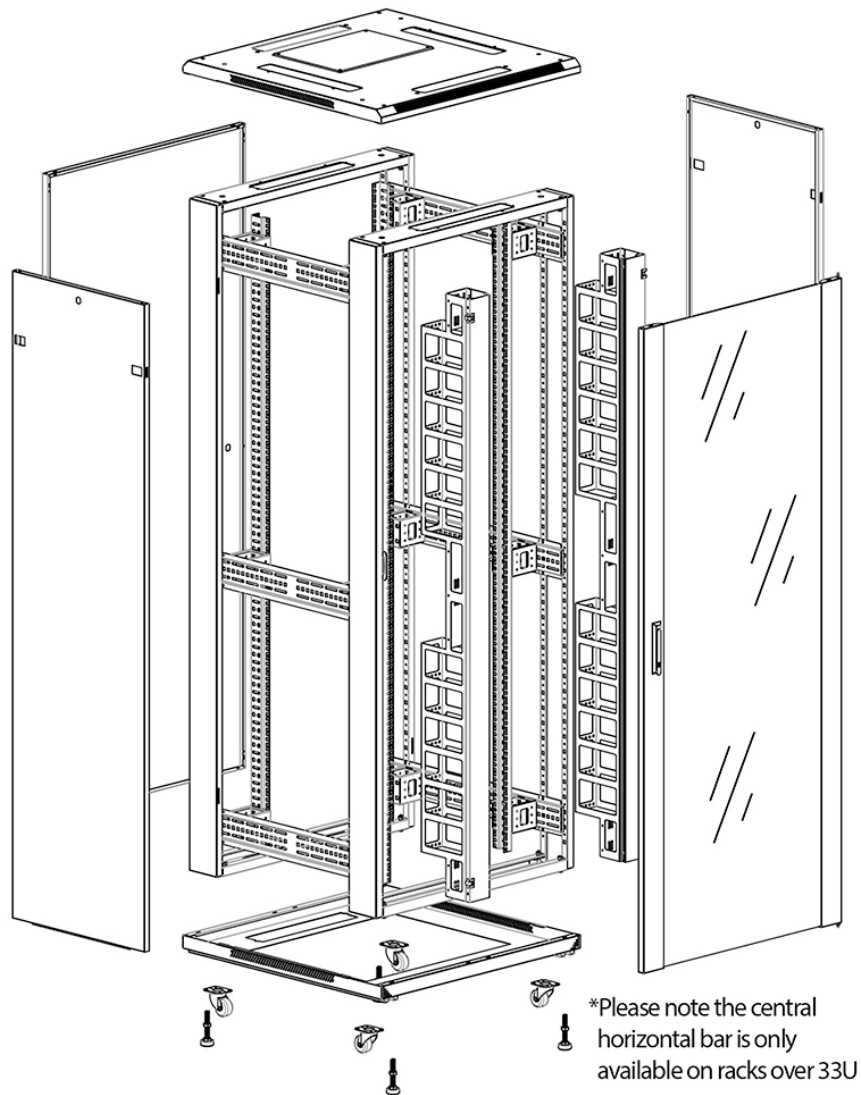

Environ CR800 Rack 29U 800x600mm Cristal (A)
Acero (F), Ambos paneles, P/Management, Negro...

Número de referencia: 542-2986-GSBF-BK

excel
without compromise.

Dibujos de productos