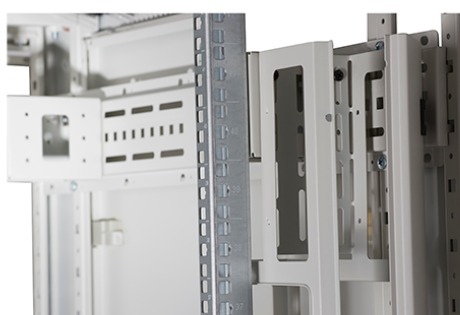

**Product images**

Four-way brush entry roof panel

Quick-slam latch side panels

Swing handle glass front door

Steel rear door

Large base entry

High-density vertical cable management

Environ CR800 47U Rack 800x600mm Glass (F) Steel  
(R) B/Panels F/Mgmt Black