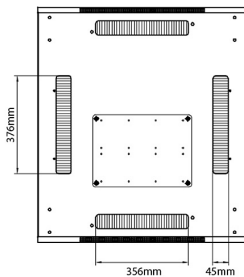

Environ CR800 47U Rack 800x600mm Glass (F) Steel (R) B/Panels F/Mgmt Black

Item Code: 542-4786-GSBF-BK

Product drawings

Roof

Base Cut Out Dimensions

580 mm Wide
by
276 mm Deep (600 mm deep rack)
476 mm Deep (800 mm deep rack)
676 mm Deep (1000 mm deep rack)

Part Number Table

Part Number	Description
542-2486-GSBF-BK	Environ CR800 24U Rack 800x600mm Glass (F) Steel (R) B/Panels F/Mgmt Black
542-2486-GSBF-BK-FP	Environ CR800 24U Rack 800x600mm Glass (F) Steel (R) B/Panels F/Mgmt Black - F/Pack