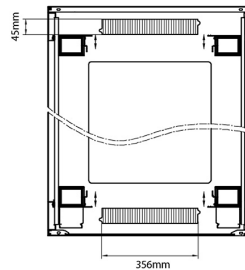

## Product Specifications

Feature	Values
Number of rack units (RU)	47
Model	Comms Rack
Width	800 mm
Depth	600 mm
Height	2207 mm
Colour	Black
Number of doors	2
Front door material	Glass
Front door locking system	One point
Rear door material	Steel
Rear door locking system	One point

## Standards

Standard	Detail
ANSI/EIA-310-E	Electronic Industries Association standard for horizontal spacing, vertical hole spacing, rack opening and front panel width
BS EN 60297-3-100:2009	Mechanical structures for electronic equipment. Dimensions of mechanical structures of the 482,6 mm (19 in) series. Basic dimensions of front panels, subracks, chassis, racks and cabinets
DIN 41494 Part 1 & 7	Panel Mounting Racks For Electronics Equipments; Racks And Panels, Dimensions; Dimensions of cabinets and suites of racks

Base

Base Cut Out Dimensions

580 mm Wide  
 by  
 276 mm Deep (600 mm deep rack)  
 476 mm Deep (800 mm deep rack)  
 676 mm Deep (1000 mm deep rack)

Part Number Table

Part Number	Description
542-2486-GSBF-BK	Environ CR800 24U Rack 800x600mm Glass (F) Steel (R) B/Panels F/Mgmt Black
542-2486-GSBF-BK-FP	Environ CR800 24U Rack 800x600mm Glass (F) Steel (R) B/Panels F/Mgmt Black - F/Pack