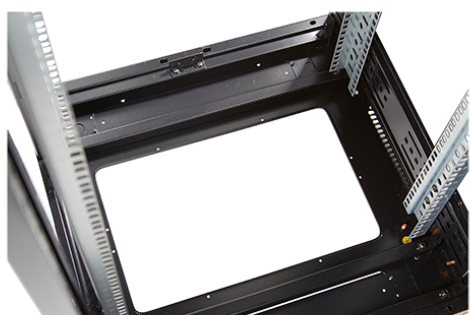

**Product images**

Four-way brush entry roof panel

Quick-slam latch side panels

Swing handle glass front door

Steel rear door

Large base entry

High-density vertical cable management

Environ CR800 47U Rack 800x600mm Glass (F) Steel  
(R) B/Panels F/Mgmt Black