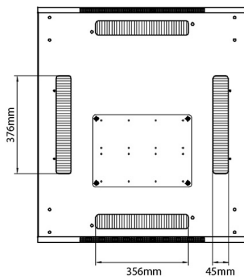

Product Specifications

Feature	Values
Number of rack units (RU)	29
Model	Comms Rack
Width	800 mm
Depth	800 mm
Height	1490 mm
Colour	Black
Number of doors	2
Front door material	Glass
Front door locking system	One point
Rear door material	Steel
Rear door locking system	One point

Standards

Standard	Detail
ANSI/EIA-310-E	Electronic Industries Association standard for horizontal spacing, vertical hole spacing, rack opening and front panel width
BS EN 60297-3-100:2009	Mechanical structures for electronic equipment. Dimensions of mechanical structures of the 482,6 mm (19 in) series. Basic dimensions of front panels, subracks, chassis, racks and cabinets
DIN 41494 Part 1 & 7	Panel Mounting Racks For Electronics Equipments; Racks And Panels, Dimensions; Dimensions of cabinets and suites of racks

Rear

Roof

Base

Base Cut Out Dimensions

- 580 mm Wide
- by
- 276 mm Deep (600 mm deep rack)
- 476 mm Deep (800 mm deep rack)
- 676 mm Deep (1000 mm deep rack)

Part Number Table

Part Number	Description
542-2486-GSBF-BK	Environ CR800 24U Rack 800x600mm Glass (F) Steel (R) B/Panels F/Mgmt Black
542-2486-GSBF-BK-FP	Environ CR800 24U Rack 800x600mm Glass (F) Steel (R) B/Panels F/Mgmt Black - F/Pack