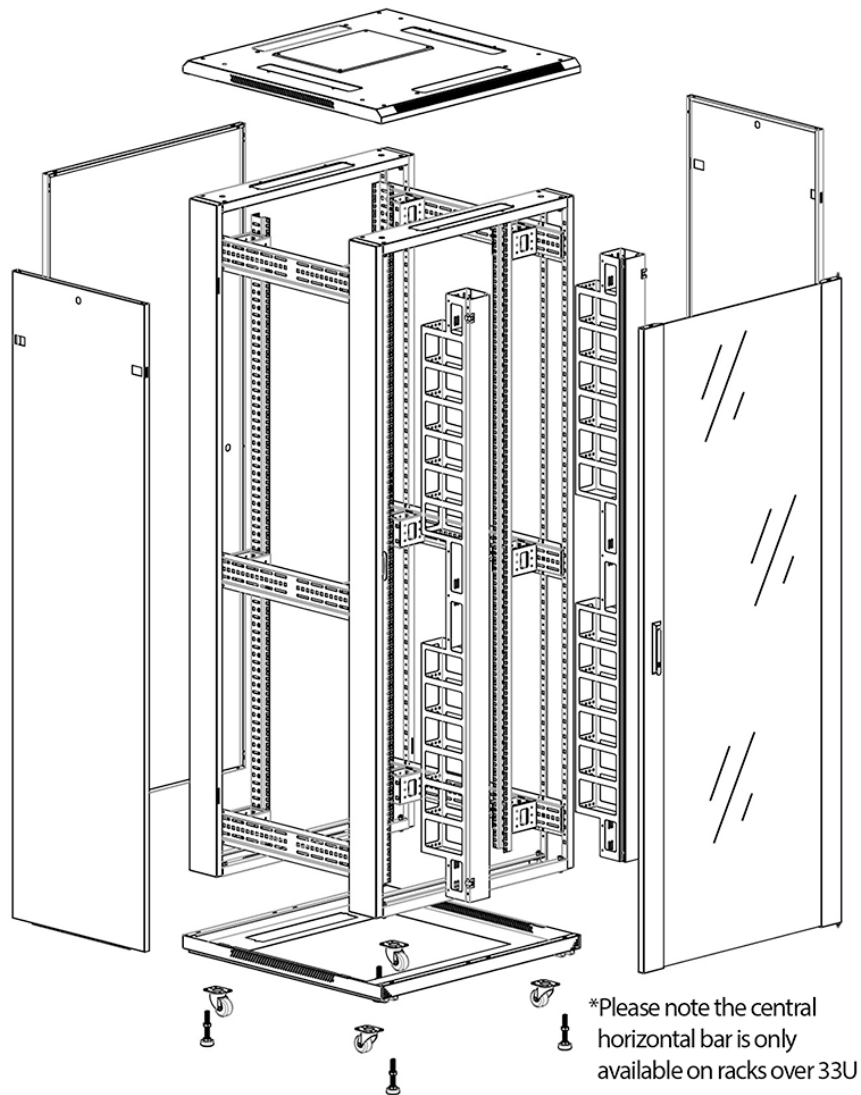

Environ CR800 29U Rack 800x800mm Glass (F) Steel
(R) B/Panels F/Mgmt Black

Item Code: 542-2988-GSBF-BK

excel
without compromise.

Product drawings