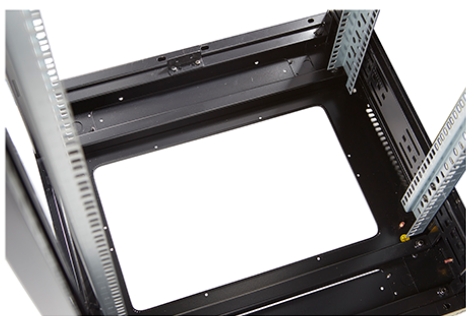

✕ Large cut out in base for cable entry

✕ Brush strip cable entry in roof and base of rack

✕ IP20 when fitted with base plate

✕ Racks supplied assembled or flat packed

Product Overview

Environ CR800 Comms Racks are a versatile range of 800mm wide racks with features suitable for a wide range of applications within the data, security, audio visual and telecommunications markets.

Product images

Four-way brush entry roof panel

Quick-slam latch side panels

Swing handle glass front door

Steel rear door

Large base entry

High-density vertical cable management

Environ CR800 29U Rack 800x800mm Glass (F) Steel
(R) B/Panels F/Mgmt Black