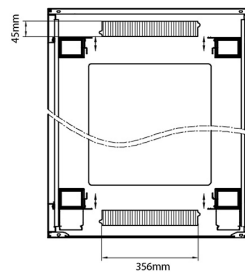

Product Specifications

Feature	Values
Number of rack units (RU)	29
Model	Comms Rack
Width	800 mm
Depth	800 mm
Height	1490 mm
Colour	Black
Number of doors	2
Front door material	Glass
Front door locking system	One point
Rear door material	Steel
Rear door locking system	One point

Standards

Standard	Detail
ANSI/EIA-310-E	Electronic Industries Association standard for horizontal spacing, vertical hole spacing, rack opening and front panel width
BS EN 60297-3-100:2009	Mechanical structures for electronic equipment. Dimensions of mechanical structures of the 482,6 mm (19 in) series. Basic dimensions of front panels, subracks, chassis, racks and cabinets
DIN 41494 Part 1 & 7	Panel Mounting Racks For Electronics Equipments; Racks And Panels, Dimensions; Dimensions of cabinets and suites of racks

Item Code: 542-2988-GSBF-BK

excel
without compromise.

Product drawings

Environ CR800 29U Rack 800x800mm Glass (F) Steel (R) B/Panels F/Mgmt Black

Item Code: 542-2988-GSBF-BK

Product drawings

Front

Side

Rear

Roof

Base

Base Cut Out Dimensions

- 580 mm Wide
- by
- 276 mm Deep (600 mm deep rack)
- 476 mm Deep (800 mm deep rack)
- 676 mm Deep (1000 mm deep rack)

Part Number Table

Part Number	Description
542-2486-GSBF-BK	Environ CR800 24U Rack 800x600mm Glass (F) Steel (R) B/Panels F/Mgmt Black
542-2486-GSBF-BK-FP	Environ CR800 24U Rack 800x600mm Glass (F) Steel (R) B/Panels F/Mgmt Black - F/Pack