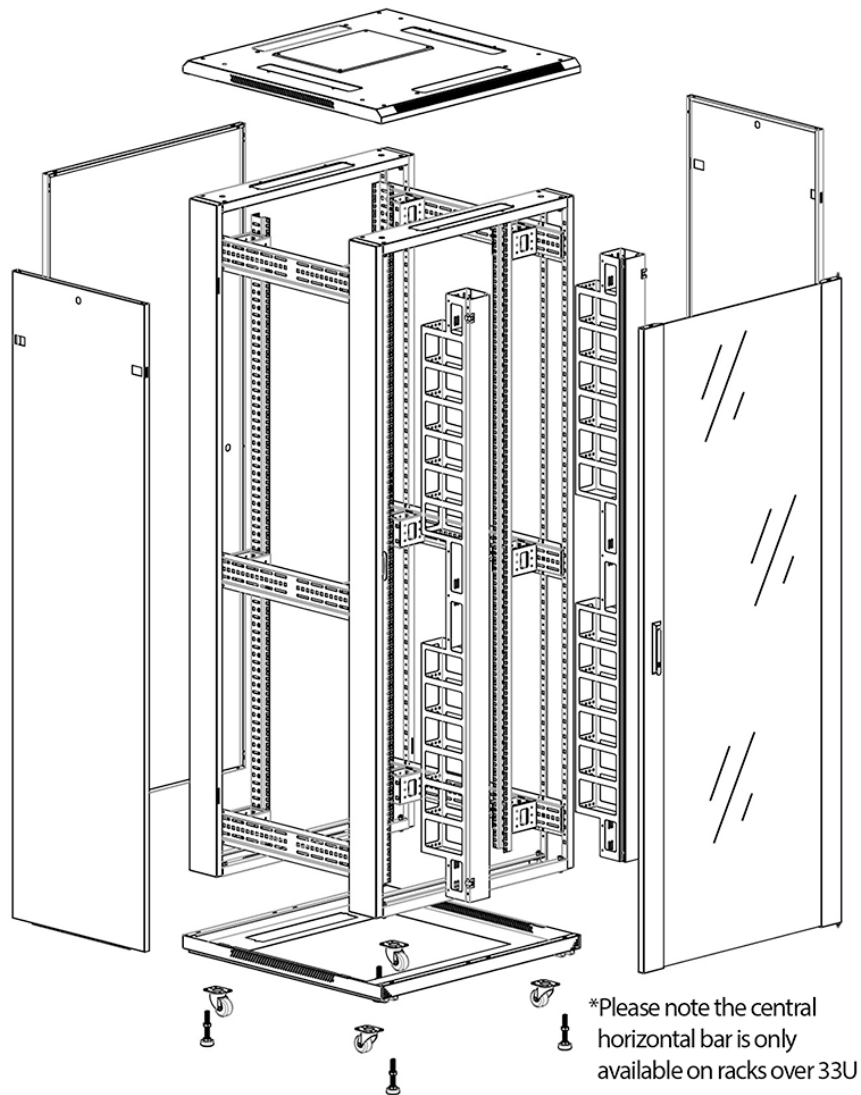

Environ CR800 Rack 47U 800x600mm Cristal (A)
Acero (F), Ambos paneles, P/Management, Negro...

Número de referencia: 542-4786-GSBF-BK

excel
without compromise.

Dibujos de productos