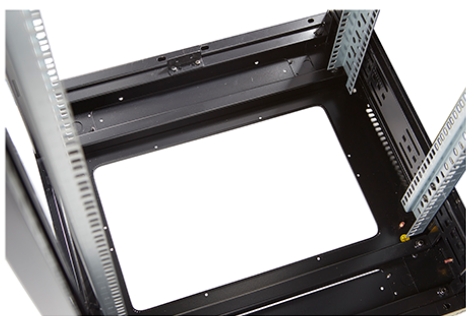

### Imágenes del producto

Four-way brush entry roof panel

Quick-slam latch side panels

Swing handle glass front door

Steel rear door

Large base entry

High-density vertical cable management

Environ CR800 Rack 47U 800x600mm Cristal (A)  
Acero (F), Ambos paneles, P/Management, Negro...