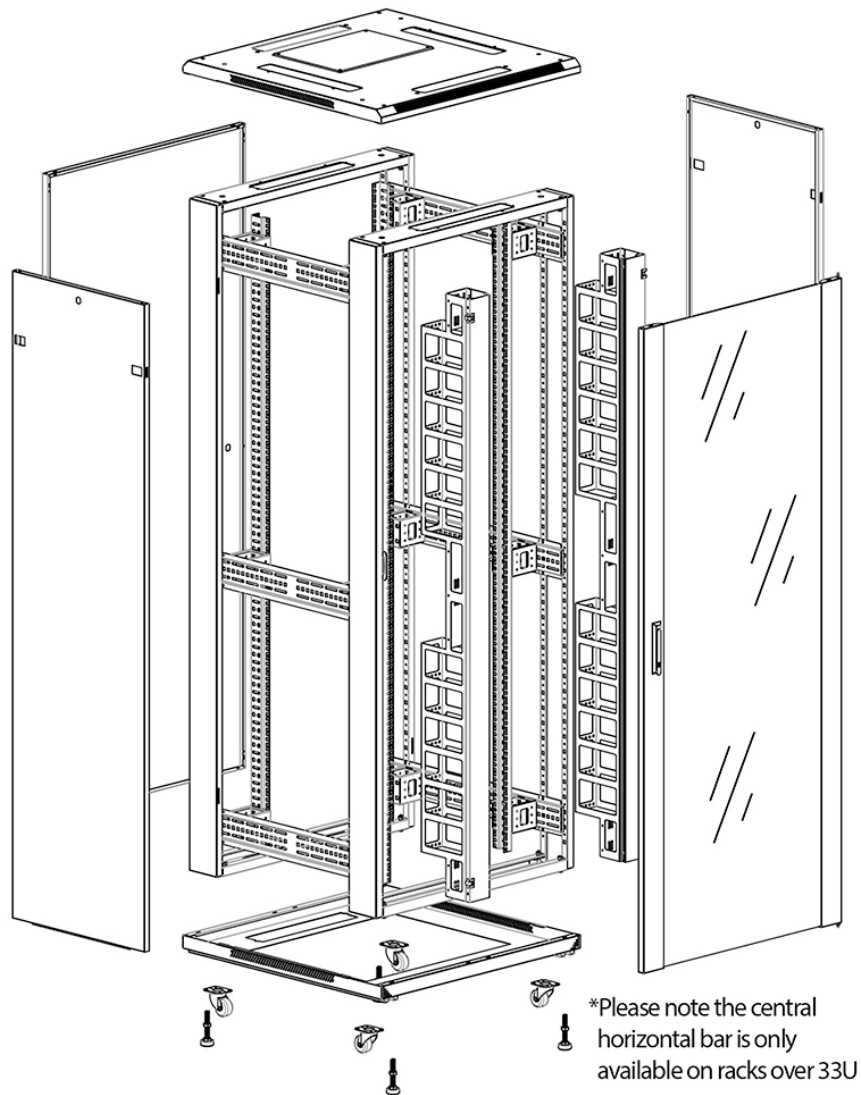

Environ CR800 29U Rack 800x1000mm Glass (F)
Steel (R) B/Panels F/Mgmt Black

Item Code: 542-29810-GSBF-BK

excel
without compromise.

Product drawings