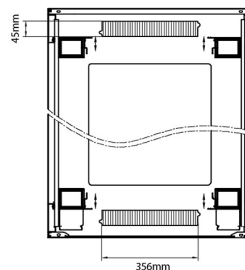

Product Specifications

Feature	Values
Number of rack units (RU)	29
Model	Comms Rack
Width	800 mm
Depth	1000 mm
Height	1490 mm
Colour	Black
Number of doors	2
Front door material	Glass
Front door locking system	One point
Rear door material	Steel
Rear door locking system	One point

Standards

Standard	Detail
ANSI/EIA-310-E	Electronic Industries Association standard for horizontal spacing, vertical hole spacing, rack opening and front panel width
BS EN 60297-3-100:2009	Mechanical structures for electronic equipment. Dimensions of mechanical structures of the 482,6 mm (19 in) series. Basic dimensions of front panels, subracks, chassis, racks and cabinets
DIN 41494 Part 1 & 7	Panel Mounting Racks For Electronics Equipments; Racks And Panels, Dimensions; Dimensions of cabinets and suites of racks

excel
without compromise.

Product drawings

Environ CR800 29U Rack 800x1000mm Glass (F) Steel (R) B/Panels F/Mgmt Black

Item Code: 542-29810-GSBF-BK

Product drawings

Front

Side

Rear

Roof

Base

Base Cut Out Dimensions

580 mm Wide
by
276 mm Deep (600 mm deep rack)
476 mm Deep (800 mm deep rack)
676 mm Deep (1000 mm deep rack)

Part Number Table

Part Number	Description
542-2486-GSBF-BK	Environ CR800 24U Rack 800x600mm Glass (F) Steel (R) B/Panels F/Mgmt Black
542-2486-GSBF-BK-FP	Environ CR800 24U Rack 800x600mm Glass (F) Steel (R) B/Panels F/Mgmt Black - F/Pack