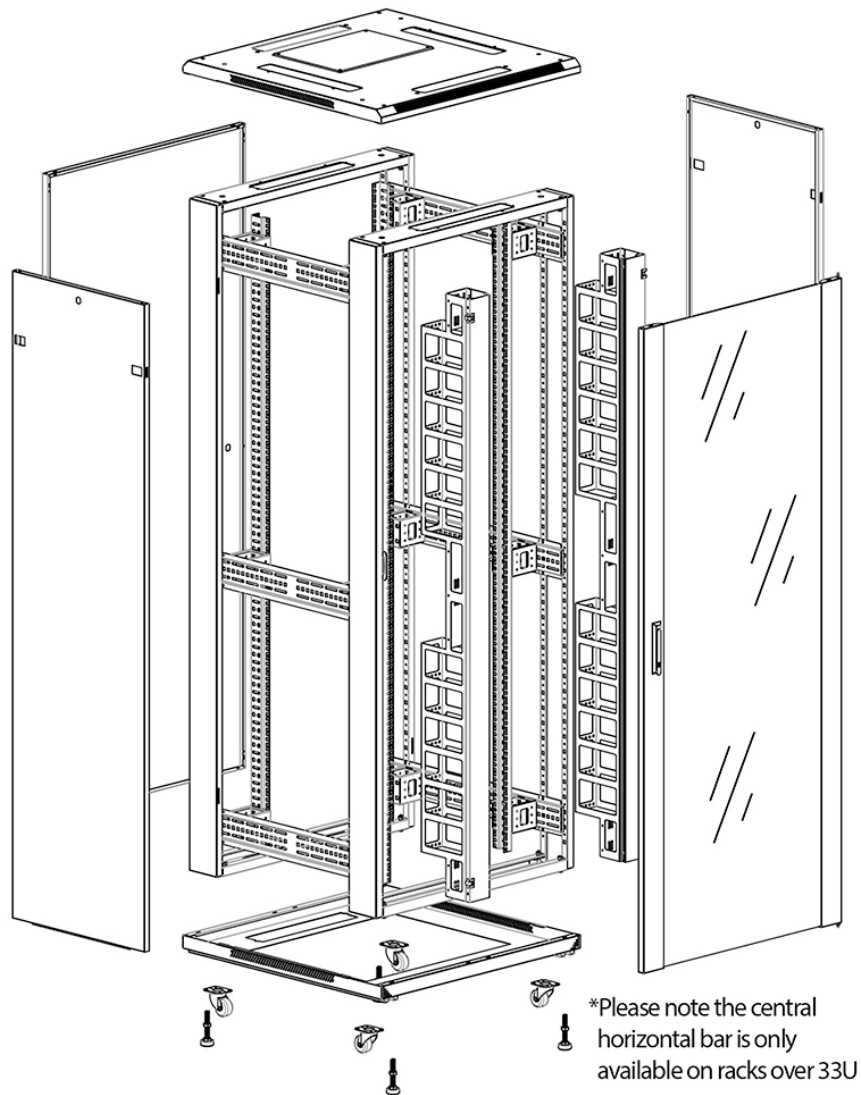

Environ CR800 Rack 29U 800x1000mm Cristal (A)
Acero (F), Ambos paneles, P/Management, Negr...

Número de referencia: 542-29810-GSBF-BK

excel
without compromise.

Dibujos de productos