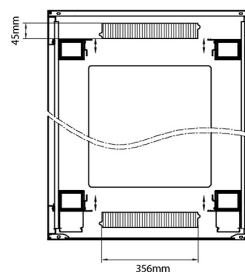

Standards

Standard	Detail
ANSI/EIA-310-E	Electronic Industries Association standard for horizontal spacing, vertical hole spacing, rack opening and front panel width
BS EN 60297-3-100:2009	Mechanical structures for electronic equipment. Dimensions of mechanical structures of the 482,6 mm (19 in) series. Basic dimensions of front panels, subracks, chassis, racks and cabinets
DIN 41494 Part 1 & 7	Panel Mounting Racks For Electronics Equipments; Racks And Panels, Dimensions; Dimensions of cabinets and suites of racks

excel
without compromise.

Product drawings

Environ CR800 47U Rack 800x1000mm Glass (F) Steel (R) B/Panels F/Mgmt Black

Item Code: 542-47810-GSBF-BK

Product drawings

Front

Side

Rear

Roof

Base

Base Cut Out Dimensions

580 mm Wide
by
276 mm Deep (600 mm deep rack)
476 mm Deep (800 mm deep rack)
676 mm Deep (1000 mm deep rack)

Part Number Table

Part Number	Description
542-2486-GSBF-BK	Environ CR800 24U Rack 800x600mm Glass (F) Steel (R) B/Panels F/Mgmt Black
542-2486-GSBF-BK-FP	Environ CR800 24U Rack 800x600mm Glass (F) Steel (R) B/Panels F/Mgmt Black - F/Pack