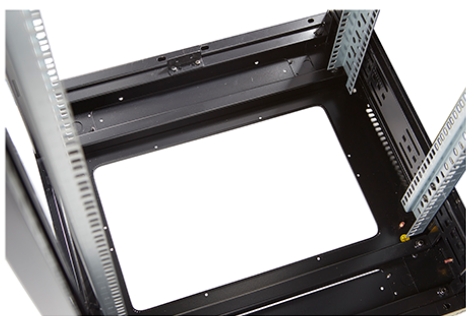

### Imágenes del producto

Four-way brush entry roof panel

Quick-slam latch side panels

Swing handle glass front door

Steel rear door

Large base entry

High-density vertical cable management

Environ CR800 Rack 47U 800x1000mm Cristal (A)  
Acero (F), Ambos paneles, P/Management, Negr...