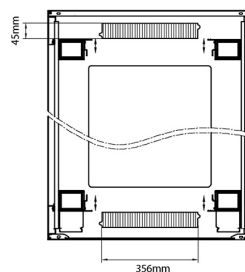

## Dibujos de productos

Front

Side

Rear

Roof

Base

### Base Cut Out Dimensions

580 mm Wide

by

276 mm Deep (600 mm deep rack)

476 mm Deep (800 mm deep rack)

676 mm Deep (1000 mm deep rack)