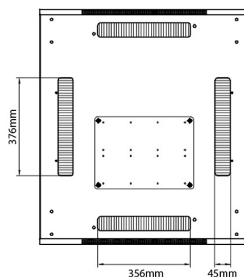

## Dibujos de productos

Front

Side

Rear

Roof

Base

### Base Cut Out Dimensions

580 mm Wide

by

276 mm Deep (600 mm deep rack)

476 mm Deep (800 mm deep rack)

676 mm Deep (1000 mm deep rack)