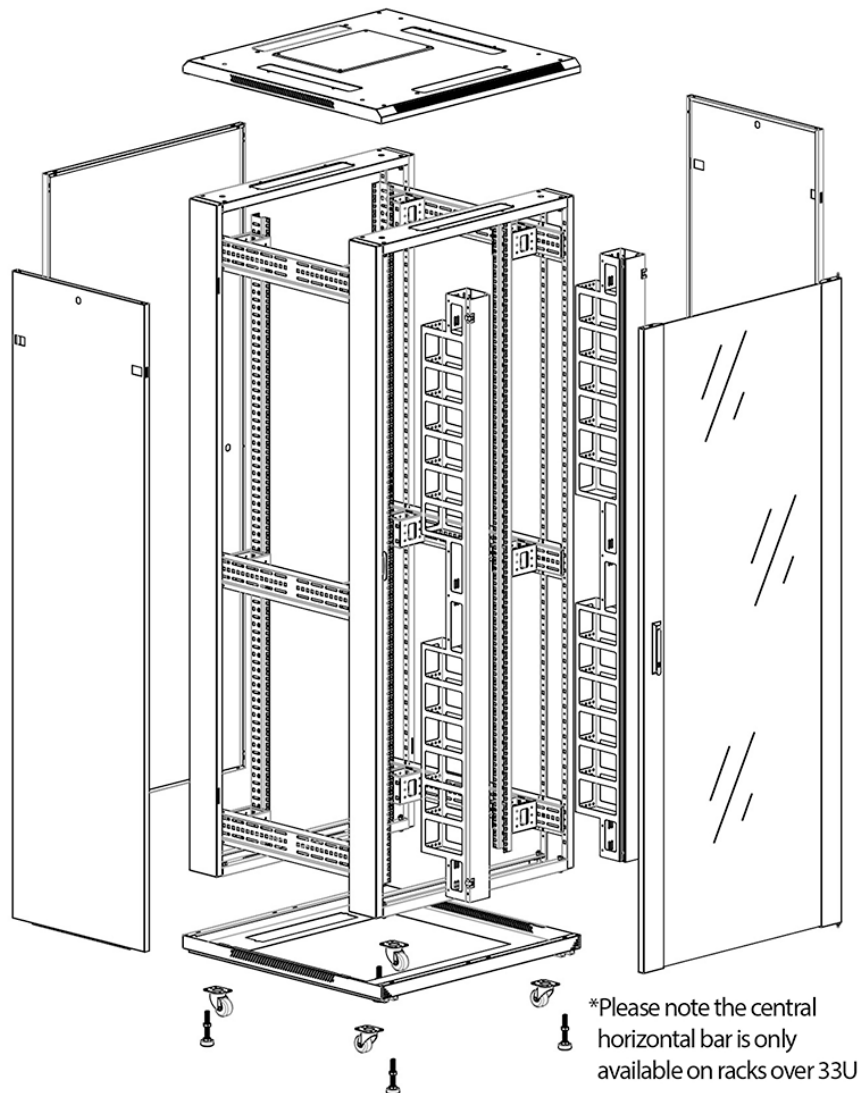

Environ CR800 Rack 47U 800x1000mm Cristal (A)
Acero (F), Ambos paneles, P/Management, Negr...

Número de referencia: 542-47810-GSBF-BK

excel
without compromise.

Dibujos de productos