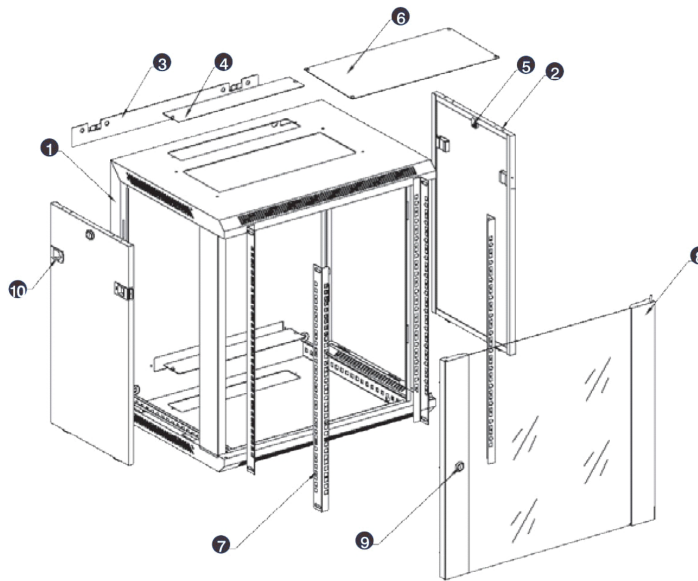

- Cable entry cut out in top and base

- Angled vented roof

- Adjustable 19" mounting profiles

Armarios de montaje mural, 6U alta, 500mm de profundidad, negro

Número de referencia: WB6.5SGB

Vista despiezada

- ① Frame
- ② Side panel
- ③ Mounting panel
- ④ Cable entry cover, removeable
- ⑤ Side key lock
- ⑥ Fan cover, removeable
- ⑦ Mounting profile
- ⑧ Front door
- ⑨ Front door key lock
- ⑩ Slam latch lock