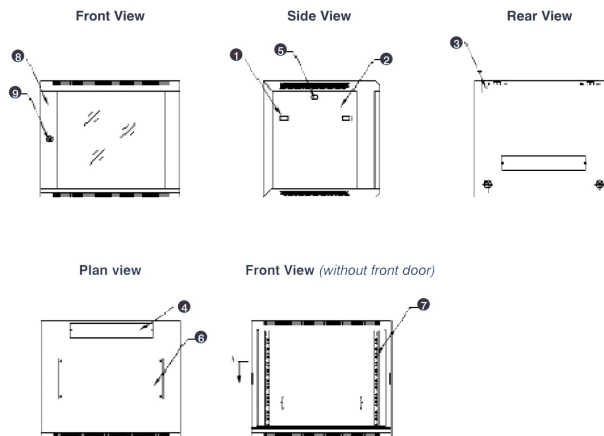

- Cable entry cut out in top and base

- Angled vented roof

- Adjustable 19" mounting profiles

Armarios de montaje mural, 6U alta, 500mm de profundidad, negro

Número de referencia: WB6.5SGB

Vista despiezada

- ① Frame
- ② Side panel
- ③ Mounting panel
- ④ Cable entry cover, removeable
- ⑤ Side key lock
- ⑥ Fan cover, removeable
- ⑦ Mounting profile
- ⑧ Front door
- ⑨ Front door key lock
- ⑩ Slam latch lock