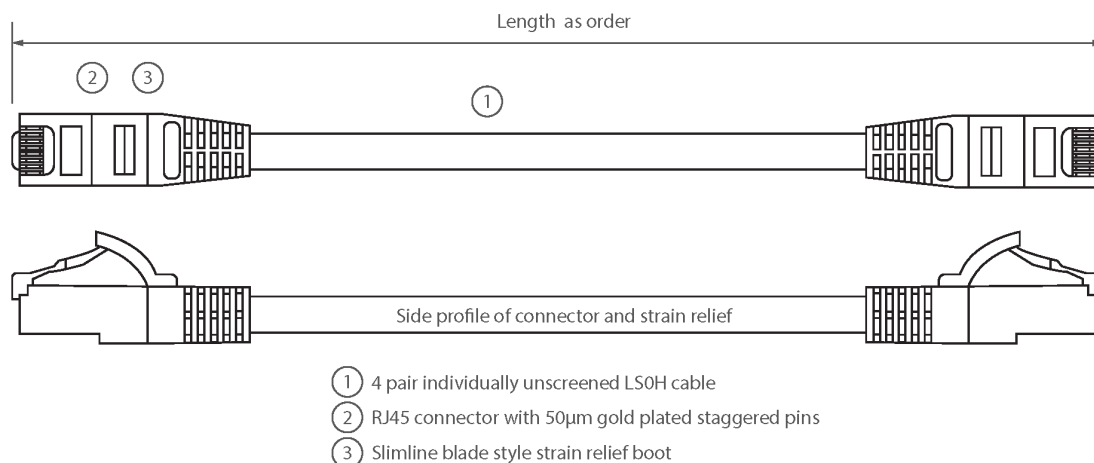

Staggered pin RJ45 plugs terminate the cable, and each lead is fitted with colour coded slimline moulded boots, suitable for use in high density router or switch blades.

Product Specifications

Feature	Values
Cable type	U/UTP
Category	6A (IEC)
Length	5 m
Type of connector connection 1	RJ45 8(8)
Type of connector connection 2	RJ45 8(8)
Outer sheath colour	Grey
Strain relief boot	Moulded-on
Strain relief boot colour	Grey
Cable construction	1x4
AWG-size	26

Excel Category 6A Patch Lead U/UTP Unshielded LS0H Blade Booted 5m - Grey

Item Code: 100-503

excel
without compromise.

Pin assignment

1:1

Product drawing

Standards

Applicable standard	Detail
ISO/IEC 11801-1:2017	Information technology - Generic cabling for customer premises: Part 1 General Requirements
EN 50173-1:2011	Information technology. Generic cabling systems - General requirements
ANSI/TIA 568-2.D	Balanced Twisted-Pair Telecommunications Cabling and Components Standards
IEC 61156-5:2009+AMD1:2012 CSV	Multicore and symmetrical pair/quad cables for digital communications - Part 5: Symmetrical pair/quad cables with transmission characteristics up to 1 000 MHz - Horizontal floor wiring - Sectional specification
IEC 60332-1-2:2004	Tests on electric and optical fibre cables under fire conditions. Test for vertical flame propagation for a single insulated wire or cable. Procedure for 1 kW pre-mixed flame
IEC 61034-2:2005+A1:2013	Measurement of smoke density of cables burning under defined conditions - Part 2: Test procedure and requirements
RoHS	Restriction of Hazardous Substances - Compliant