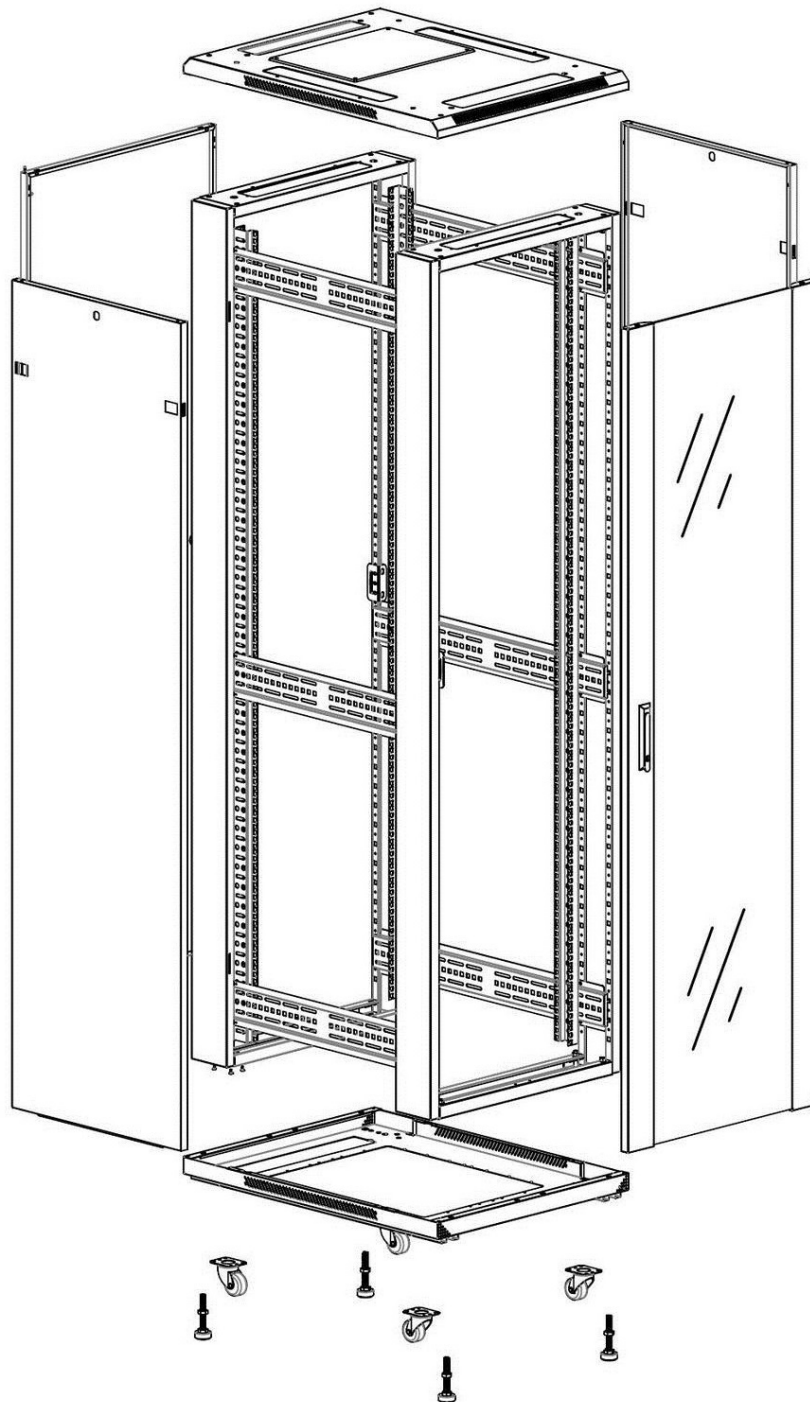

Environ CR600 29U Rack 600x600mm Glass (F) Steel
(R) B/Panels No/Mgmt Black

Item Code: 542-2966-GSBN-BK

excel
without compromise.

Exploded view