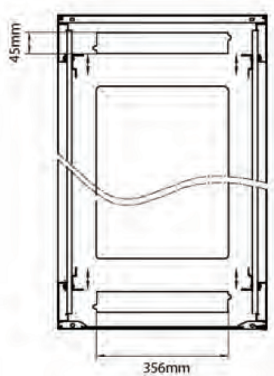

Additional specifications

Features	Values
Material	SPCC Cold Rolled Steel
19" Rails	2.0 mm thick
Side Panels	1.0 mm thick
Other	1.2 mm thick
Front door	Swing handle cam lock
Rear door	Barrel lock
Side panels lock	Single point barrel lock
Jacking feet additional height	50-80 mm
Castors additional height	70 mm

Environ CR600 29U Rack 600x600mm Glass (F) Steel (R) B/Panels No/Mgmt Black

Item Code: 542-2966-GSBN-BK

Standards

Standard	Detail
ANSI/EIA-310-E	Electronic Industries Association standard for horizontal spacing, vertical hole spacing, rack opening and front panel width
BS EN 60297-3-100:2009	Mechanical structures for electronic equipment. Dimensions of mechanical structures of the 482,6 mm (19 in) series. Basic dimensions of front panels, subracks, chassis, racks and cabinets
DIN 41494 Part 1 & 7	Panel Mounting Racks For Electronics Equipments; Racks And Panels, Dimensions; Dimensions of cabinets and suites of racks
WFD	Compliant to Waste Framework Directive
SCIP	Compliant - Does Not Contain Substances of Concern in Products

Rear

Roof

Base

Base Cut Out Dimensions

380 mm Wide
by
276 mm Deep (600 mm deep rack)
476 mm Deep (800 mm deep rack)
676 mm Deep (1000 mm deep rack)

Part Number Table

Part Number	Description
542-1566-GSBN-BK	Environ CR600 15U Rack 600x600mm Glass (F) Steel (R) B/Panels No/Mgmt Black
542-1566-GSBN-BK-FP	Environ CR600 15U Rack 600x600mm Glass (F) Steel (R) B/Panels No/Mgmt Black - F/Pack